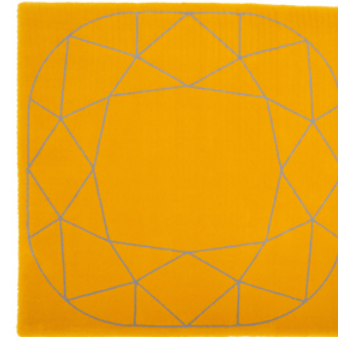

CUSHION RUG

FINISHES

Multicolor - Wool

Bright Warm

Smooth Warm

Bright Cold

Color and Background Color - Wool

LS20

LS02

LS05

LS23

LS04

LS22

LS21

LS01

LS25

MATERIALS

- Wool

LS26

LS24

Cushion Rug - Diamond is a collection based on geometric shapes that takes inspiration from cut diamonds and emeralds.

Available Dimensions: L x D x H

6' x 6' (183 cm x 183 cm)

7' x 7' (213 cm x 213 cm)

Pile Height: 0.59" (1.4 cm)

Rug Height: 0.67" (1.7 cm)

100% Natural Wool

Custom size price upon request.