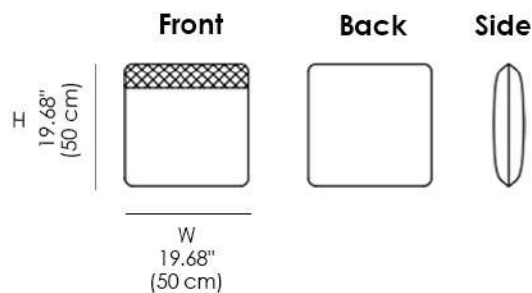

TRAME

Trame Pillow -

Square Quilted Pillow.

All pillows have non-removable covers. The filling is Goose feather.

FINISHES

Leather Finish

- Cat.Top Kashmir
- Cat.Top Nabuk
- Cat.Superior Grasse
- Cat.Superior Plume

Materials

- Leather

Available Dimensions: W x H

Pillow 50x50

Pillow 60x60