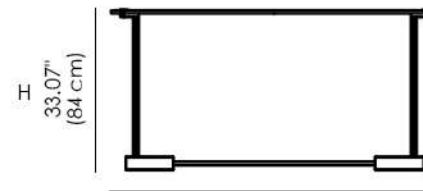

**\* This item can be customized upon request**

**Available Dimensions: L x D x H**

W  
66.92"  
(170 cm)

W  
66.92"  
(170 cm)

W  
45.27"  
(115 cm)

W  
45.27"  
(115 cm)