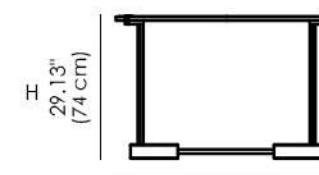

**\* This item can be customized upon request**

**Available Dimensions: L x D x H**

W  
66.92"  
(170 cm)

W  
66.92"  
(170 cm)

W  
45.27"  
(115 cm)

W  
45.27"  
(115 cm)