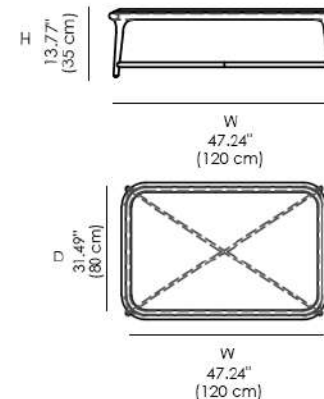

Calcite

Calacatta Verde

Twister

Coffee Table 120

Coffee Table 75

Coffee Table 50

Coffee Table Rectangle 120

Glass Finish Materials