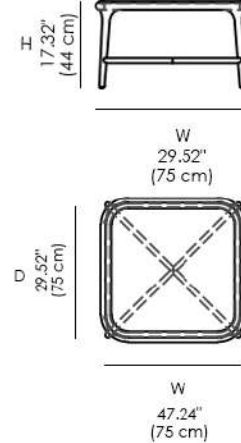

Calcite

Calacatta Verde

Twister

Coffee Table 120

Coffee Table 75

Coffee Table 50

Coffee Table Rectangle 120

Glass Finish Materials