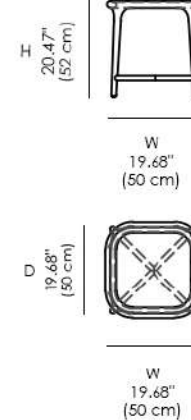

Calcite

Calacatta Verde

Twister

Coffee Table 120

Coffee Table 75

Coffee Table 50

Coffee Table Rectangle 120

Glass Finish Materials