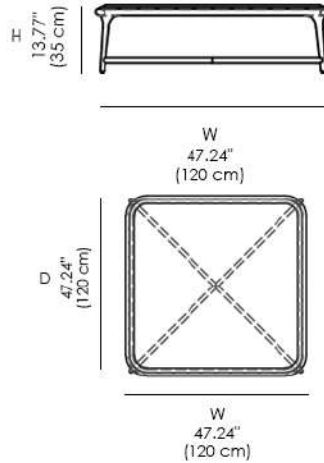

Calcite

Calacatta Verde

Twister

Coffee Table 120

Coffee Table 75

Coffee Table 50

Coffee Table Rectangle 120

Glass Finish Materials