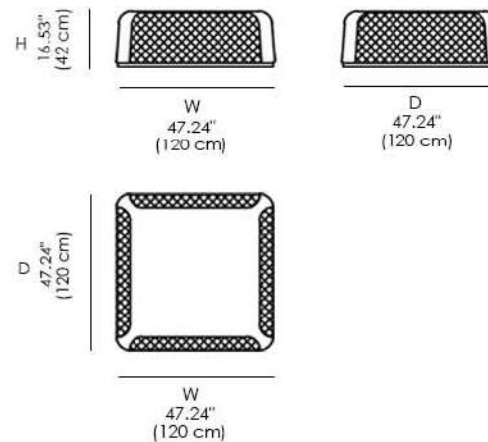

Olivia Luxury Pouf-

Internal structure: Fir wood multi-ply

Padding: Expanded polyurethane in different density.

Upholstery: High quality leathers or fabrics, available in different categories. Tailor made braided work, available only with leather categories: nabuk, kashmir, river, Grassè.

*** This item can be customized upon request**

Available Dimensions: L x D x H

Square Pouf

Rectangular Pouf