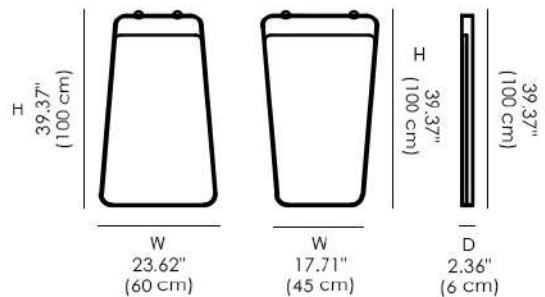

**MARIE 30 MIRROR**

**Marie 30 Mirror -**

Collection of mirrors available in different dimensions , with decorative hanging hooks in metal. Frame available in solid wood , or upholstered with leather or in metal.

**\* This item can be customized upon request**

Design I.d. Ulivi Salotti

**FINISHES**

**Frame Finish - Wood**

**Frame Finish - Metal**

**Available Dimensions: L x D x H**

**Frame Finish - Leather**

- Cat.Premium Cuoio
- Cat.Premium Prestige
- Cat.Top Kashmir
- Cat.Top Nabuk
- Cat.Superior Grasse
- Cat.Superior Plume
- Cat.Extra Luxury Tuscany