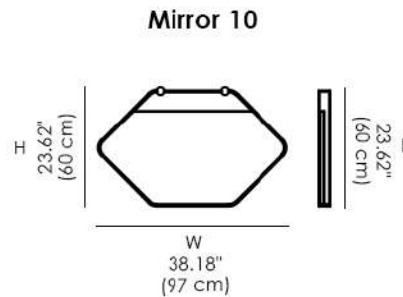

MARIE 10/20 MIRROR

Marie 10/20 Mirror -

Collection of mirrors available in different dimensions , with decorative hanging hooks in metal.
Frame in metal available in different finish.

*** This item can be customized upon request**

Design I.d. Ulivi Salotti

FINISHES

Frame Finish - Wood

Frame Finish - Metal

Available Dimensions: L x D x H

Frame Finish - Leather

- Cat.Premium Cuoio
- Cat.Premium Prestige
- Cat.Top Kashmir
- Cat.Top Nabuk
- Cat.Superior Grasse
- Cat.Superior Plume
- Cat.Extra Luxury Tuscany