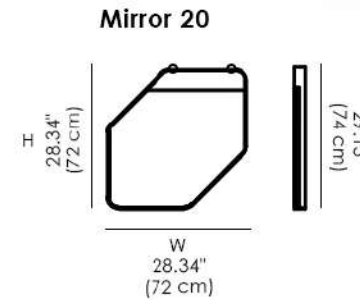

MARIE 10/20 MIRROR

Marie 10/20 Mirror -

Collection of mirrors available in different dimensions , with decorative hanging hooks in metal.
Frame in metal available in different finish.

*** This item can be customized upon request**

Design I.d. Ulivi Salotti

FINISHES

Frame Finish - Wood

Frame Finish - Metal

Available Dimensions: L x D x H

Frame Finish - Leather

- Cat.Premium Cuoio
- Cat.Premium Prestige
- Cat.Top Kashmir
- Cat.Top Nabuk
- Cat.Superior Grasse
- Cat.Superior Plume
- Cat.Extra Luxury Tuscany