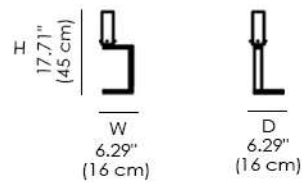

Satin Brass

Lampshade Finish - Glass

Glass

Materials

- Brass
- Glass

Available Dimensions: L x D x H

Night Table Lamp

Table Lamp