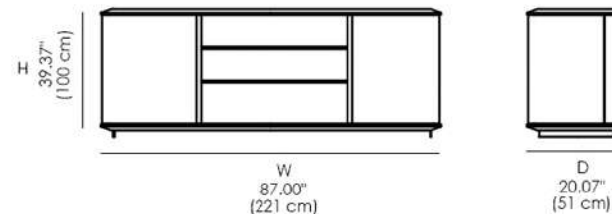

Standard version: Frames in American walnut.

Luxury version: Front, sides and back with leather inserts.

*** This item can be customized upon request**

Available Dimensions: L x D x H

Upholstery and Front, Sides and Back Insert Finish