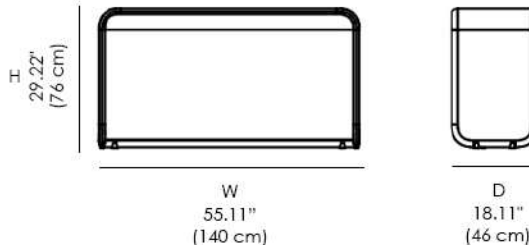

INFINITY CONSOLE

Infinity Console -

Main structure and decorative frames: Solid American walnut.

Top: Veneered with American walnut.

* This item can be customized upon request

Available Dimensions: W x D x H

Design Giorgio Balestri and Andrea Pinori

FINISHES

Structure And Top Finish - Wood

Leather Drawer Finish

- Cat.Premium Cuoio
- Cat.Premium Prestige
- Cat.Top Kashmir
- Cat.Top Nabuk
- Cat.Superior Grasse
- Cat.Superior Plume
- Cat.Extra Luxury Tuscany

Materials

- Wood
- Leather

Console With Drawers

Console

Console Back Sofa