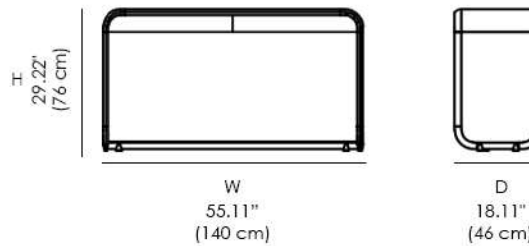

INFINITY CONSOLE

Infinity Console -

Main structure and decorative frames: Solid American walnut.

Top: Veneered with American walnut.

* This item can be customized upon request

Available Dimensions: W x D x H

Design Giorgio Balestri and Andrea Pinori

FINISHES

Structure And Top Finish - Wood

Leather Drawer Finish

- Cat.Premium Cuoio
- Cat.Premium Prestige
- Cat.Top Kashmir
- Cat.Top Nabuk
- Cat.Superior Grasse
- Cat.Superior Plume
- Cat.Extra Luxury Tuscany

Materials

- Wood
- Leather

Console With Drawers