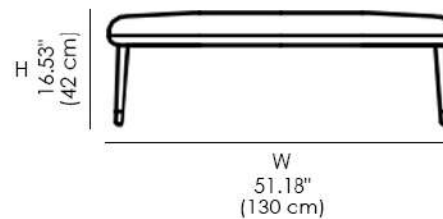

Available Dimensions: L x D x H

Upholstery Finish

Leather Finish

- Cat.Premium Cuoio
- Cat.Premium Prestige
- Cat.Top Kashmir
- Cat.Top Nabuk
- Cat.Superior Grasse
- Cat.Superior Plume
- Cat.Extra Luxury Tuscany