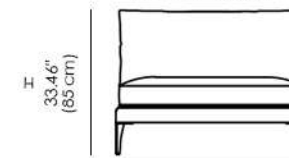

Legs: H. 18 cm , satin gold or glossy gold metal

* This item can be customized upon request

Available Dimensions: L x D x H

Side Element 250 ML SX/DX

W
98.42"
(250 cm)

Side Element 140 DML SX/DX

W
55.11"
(140 cm)

Sofa 110ML

W
43.30"
(110 cm)

Side Element 140 ML SX/DX

W
55.11"
(140 cm)

Sofa 220ML

Corner Sofa

Side Element 262 ML SX/DX

Pouf