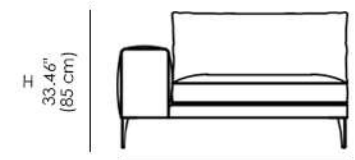

Legs: H. 18 cm , satin gold or glossy gold metal

* This item can be customized upon request

Available Dimensions: L x D x H

Side Element 250 ML SX/DX

W
98.42"
(250 cm)

Side Element 140 DML SX/DX

W
55.11"
(140 cm)

Sofa 110ML

W
43.30"
(110 cm)

Side Element 140 ML SX/DX

W
55.11"
(140 cm)

Sofa 220ML

Corner Sofa

Side Element 262 ML SX/DX

Pouf