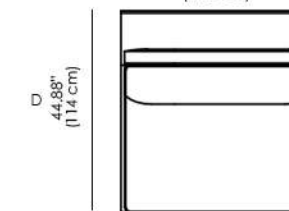

Legs: H. 18 cm , satin gold or glossy gold metal

* This item can be customized upon request

Available Dimensions: L x D x H

Side Element 250 ML SX/DX

W
98.42"
(250 cm)

Side Element 140 DML SX/DX

W
55.11"
(140 cm)

Sofa 110ML

W
43.30"
(110 cm)

Side Element 140 ML SX/DX

W
55.11"
(140 cm)

Sofa 220ML

Corner Sofa

Side Element 262 ML SX/DX

Pouf