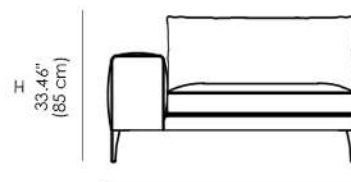

Legs: H. 18 cm , satin gold or glossy gold metal

* This item can be customized upon request

Available Dimensions: L x D x H

Side Element 250 ML SX/DX

W
98.42"
(250 cm)

Side Element 140 DML SX/DX

W
55.11"
(140 cm)

Sofa 110ML

W
43.30"
(110 cm)

Side Element 140 ML SX/DX

W
55.11"
(140 cm)

Sofa 220ML

Corner Sofa

Side Element 262 ML SX/DX

Pouf