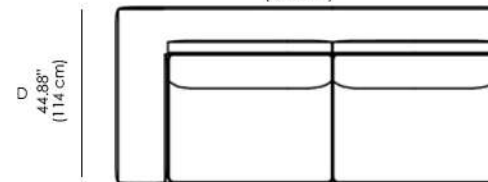

Legs: H. 18 cm , satin gold or glossy gold metal

* This item can be customized upon request

Available Dimensions: L x D x H

Side Element 250 ML SX/DX

W
98.42"
(250 cm)

Side Element 140 DML SX/DX

W
55.11"
(140 cm)

Sofa 110ML

W
43.30"
(110 cm)

Side Element 140 ML SX/DX

W
55.11"
(140 cm)

Sofa 220ML

Corner Sofa

Side Element 262 ML SX/DX

Pouf