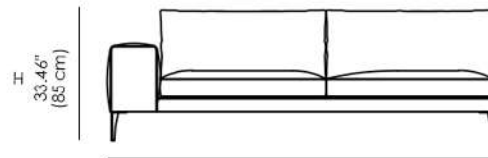

Legs: H. 18 cm , satin gold or glossy gold metal

* This item can be customized upon request

Available Dimensions: L x D x H

Side Element 250 ML SX/DX

W
98.42"
(250 cm)

Side Element 140 DML SX/DX

W
55.11"
(140 cm)

Sofa 110ML

W
43.30"
(110 cm)

Side Element 140 ML SX/DX

W
55.11"
(140 cm)

Sofa 220ML

Corner Sofa

Side Element 262 ML SX/DX

Pouf