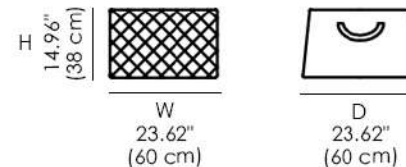

Available Dimensions: L x D x H

Square Pouf - 60*60

Square Pouf - 120*120