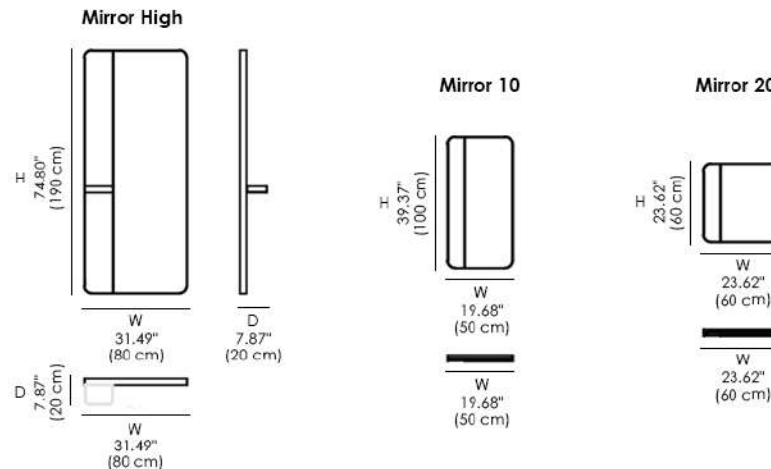

## Ginette Mirror -

Structure: Mirror available with wall and floor version. External Structure and frame in metal , satin or glossy finish.

**Accessories:** For floor version , little tray along the frame with metal profile , inside padded with leather.

### Available Dimensions: L x D x H