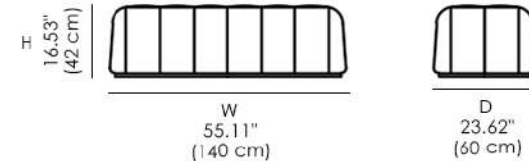

*** This item can be customized upon request**

Available Dimensions: L x D x H

Rectangular Pouf - 140*60

Rectangular Pouf - 180*90