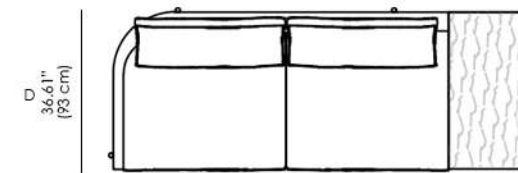

W
114.17"
(290 cm)

SOFA 175 L WOOD

W
68.89"
(175 cm)

SOFA 200 M

W
78.74"
(200 cm)

SOFA 105 M

W
41.33"
(105 cm)

SOFA 250 M MARBLE

W
98.42"
(250 cm)

SOFA 155 M MARBLE

W
61.02"
(155 cm)

SOFA 250 M WOOD

W
98.42"
(250 cm)

SOFA 155 M WOOD

W
61.02"
(155 cm)