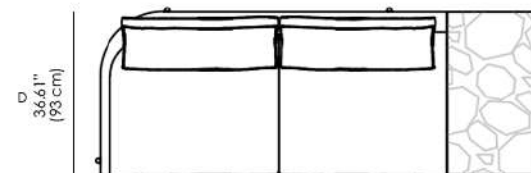

Base: Legs and support structure in metal with different finish.

* This item can be customized upon request.

Available Dimensions: L x D x H

SOFA 240 L

SOFA 290 L MARBLE

SOFA 125 L

SOFA 175 L MARBLE

SOFA 290 L WOOD

W
114.17"
(290 cm)

SOFA 175 L WOOD

W
68.89"
(175 cm)

SOFA 200 M

W
78.74"
(200 cm)

SOFA 105 M

W
41.33"
(105 cm)

SOFA 250 M MARBLE

W
98.42"
(250 cm)

SOFA 155 M MARBLE

W
61.02"
(155 cm)

SOFA 250 M WOOD

W
98.42"
(250 cm)

SOFA 155 M WOOD

W
61.02"
(155 cm)