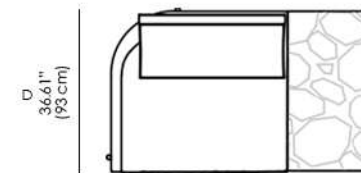

Base: Legs and support structure in metal with different finish.

* This item can be customized upon request.

Available Dimensions: L x D x H

SOFA 240 L

SOFA 290 L MARBLE

SOFA 125 L

SOFA 175 L MARBLE

SOFA 290 L WOOD

W
114.17"
(290 cm)

SOFA 175 L WOOD

W
68.89"
(175 cm)

SOFA 200 M

W
78.74"
(200 cm)

SOFA 105 M

W
41.33"
(105 cm)

SOFA 250 M MARBLE

W
98.42"
(250 cm)

SOFA 155 M MARBLE

W
61.02"
(155 cm)

SOFA 250 M WOOD

W
98.42"
(250 cm)

SOFA 155 M WOOD

W
61.02"
(155 cm)