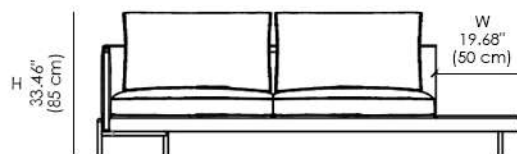

Base: Legs and support structure in metal with different finish.

* This item can be customized upon request.

Available Dimensions: L x D x H

SOFA 240 L

SOFA 290 L MARBLE

SOFA 125 L

SOFA 175 L MARBLE

SOFA 290 L WOOD

W
114.17"
(290 cm)

SOFA 175 L WOOD

W
68.89"
(175 cm)

SOFA 200 M

W
78.74"
(200 cm)

SOFA 105 M

W
41.33"
(105 cm)

SOFA 250 M MARBLE

W
98.42"
(250 cm)

SOFA 155 M MARBLE

W
61.02"
(155 cm)

SOFA 250 M WOOD

W
98.42"
(250 cm)

SOFA 155 M WOOD

W
61.02"
(155 cm)