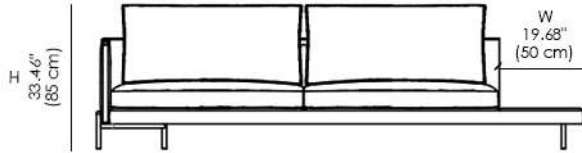

Base: Legs and support structure in metal with different finish.

* This item can be customized upon request.

Available Dimensions: L x D x H

SOFA 240 L

SOFA 290 L MARBLE

SOFA 125 L

SOFA 175 L MARBLE

SOFA 290 L WOOD

W
114.17"
(290 cm)

SOFA 175 L WOOD

W
68.89"
(175 cm)

SOFA 200 M

W
78.74"
(200 cm)

SOFA 105 M

W
41.33"
(105 cm)

SOFA 250 M MARBLE

W
98.42"
(250 cm)

SOFA 155 M MARBLE

W
61.02"
(155 cm)

SOFA 250 M WOOD

W
98.42"
(250 cm)

SOFA 155 M WOOD

W
61.02"
(155 cm)