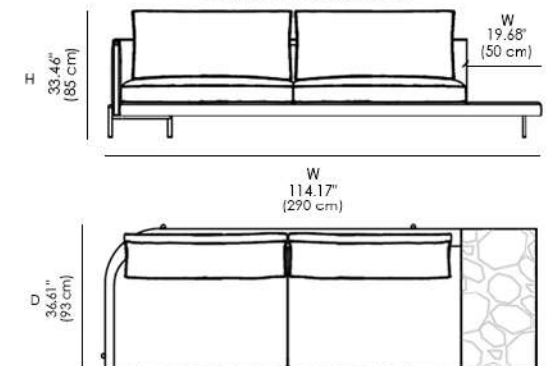

Base: Legs and support structure in metal with different finish.

* This item can be customized upon request.

Available Dimensions: L x D x H

SOFA 240 L

SOFA 290 L MARBLE

SOFA 125 L

SOFA 175 L MARBLE

SOFA 290 L WOOD

W
114.17"
(290 cm)

SOFA 175 L WOOD

W
68.89"
(175 cm)

SOFA 200 M

W
78.74"
(200 cm)

SOFA 105 M

W
41.33"
(105 cm)

SOFA 250 M MARBLE

W
98.42"
(250 cm)

SOFA 155 M MARBLE

W
61.02"
(155 cm)

SOFA 250 M WOOD

W
98.42"
(250 cm)

SOFA 155 M WOOD

W
61.02"
(155 cm)