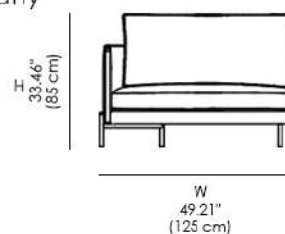

Base: Legs and support structure in metal with different finish.

* This item can be customized upon request.

Available Dimensions: L x D x H

SOFA 240 L

SOFA 290 L MARBLE

SOFA 125 L

SOFA 175 L MARBLE

SOFA 290 L WOOD

W
114.17"
(290 cm)

SOFA 175 L WOOD

W
68.89"
(175 cm)

SOFA 200 M

W
78.74"
(200 cm)

SOFA 105 M

W
41.33"
(105 cm)

SOFA 250 M MARBLE

W
98.42"
(250 cm)

SOFA 155 M MARBLE

W
61.02"
(155 cm)

SOFA 250 M WOOD

W
98.42"
(250 cm)

SOFA 155 M WOOD

W
61.02"
(155 cm)