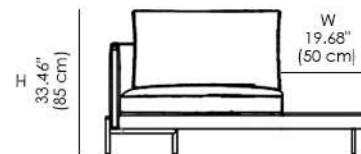

Base: Legs and support structure in metal with different finish.

* This item can be customized upon request.

Available Dimensions: L x D x H

SOFA 240 L

SOFA 290 L MARBLE

SOFA 125 L

SOFA 175 L MARBLE

SOFA 290 L WOOD

W
114.17"
(290 cm)

SOFA 175 L WOOD

W
68.89"
(175 cm)

SOFA 200 M

W
78.74"
(200 cm)

SOFA 105 M

W
41.33"
(105 cm)

SOFA 250 M MARBLE

W
98.42"
(250 cm)

SOFA 155 M MARBLE

W
61.02"
(155 cm)

SOFA 250 M WOOD

W
98.42"
(250 cm)

SOFA 155 M WOOD

W
61.02"
(155 cm)