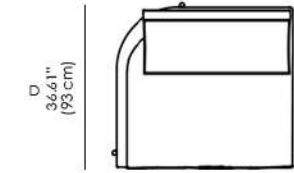

Base: Legs and support structure in metal with different finish.

* This item can be customized upon request.

Available Dimensions: L x D x H

SOFA 240 L

SOFA 290 L MARBLE

SOFA 125 L

SOFA 175 L MARBLE

SOFA 290 L WOOD

W
114.17"
(290 cm)

SOFA 175 L WOOD

W
68.89"
(175 cm)

SOFA 200 M

W
78.74"
(200 cm)

SOFA 105 M

W
41.33"
(105 cm)

SOFA 250 M MARBLE

W
98.42"
(250 cm)

SOFA 155 M MARBLE

W
61.02"
(155 cm)

SOFA 250 M WOOD

W
98.42"
(250 cm)

SOFA 155 M WOOD

W
61.02"
(155 cm)