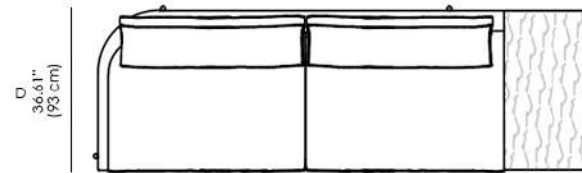

Base: Legs and support structure in metal with different finish.

* This item can be customized upon request.

Available Dimensions: L x D x H

SOFA 240 L

SOFA 290 L MARBLE

SOFA 125 L

SOFA 175 L MARBLE

SOFA 290 L WOOD

W
114.17"
(290 cm)

SOFA 175 L WOOD

W
68.89"
(175 cm)

SOFA 200 M

W
78.74"
(200 cm)

SOFA 105 M

W
41.33"
(105 cm)

SOFA 250 M MARBLE