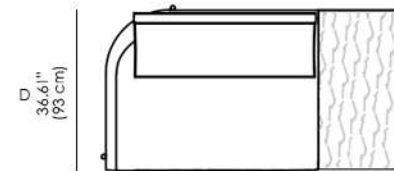

Base: Legs and support structure in metal with different finish.

* This item can be customized upon request.

Available Dimensions: L x D x H

SOFA 240 L

SOFA 290 L MARBLE

SOFA 125 L

SOFA 175 L MARBLE

SOFA 290 L WOOD

W
114.17"
(290 cm)

SOFA 175 L WOOD

W
68.89"
(175 cm)

SOFA 200 M

W
78.74"
(200 cm)

SOFA 105 M

W
41.33"
(105 cm)

SOFA 250 M MARBLE