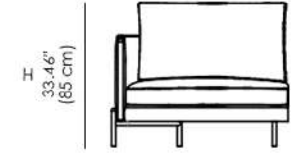

Base: Legs and support structure in metal with different finish.

* This item can be customized upon request.

Available Dimensions: L x D x H

SOFA 240 L

SOFA 290 L MARBLE

SOFA 125 L

SOFA 175 L MARBLE

SOFA 290 L WOOD

W
114.17"
(290 cm)

SOFA 175 L WOOD

W
68.89"
(175 cm)

SOFA 200 M

W
78.74"
(200 cm)

SOFA 105 M

W
41.33"
(105 cm)

SOFA 250 M MARBLE

W
98.42"
(250 cm)

SOFA 155 M MARBLE

W
61.02"
(155 cm)

SOFA 250 M WOOD

W
98.42"
(250 cm)

SOFA 155 M WOOD

W
61.02"
(155 cm)