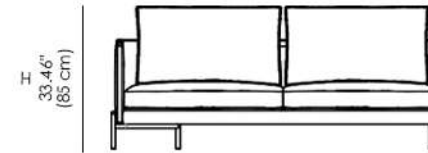

Base: Legs and support structure in metal with different finish.

* This item can be customized upon request.

Available Dimensions: L x D x H

SOFA 240 L

SOFA 290 L MARBLE

SOFA 125 L

SOFA 175 L MARBLE

SOFA 290 L WOOD

W
114.17"
(290 cm)

SOFA 175 L WOOD

W
68.89"
(175 cm)

SOFA 200 M

W
78.74"
(200 cm)

SOFA 105 M

W
41.33"
(105 cm)

SOFA 250 M MARBLE

W
98.42"
(250 cm)

SOFA 155 M MARBLE

W
61.02"
(155 cm)

SOFA 250 M WOOD

W
98.42"
(250 cm)

SOFA 155 M WOOD

W
61.02"
(155 cm)