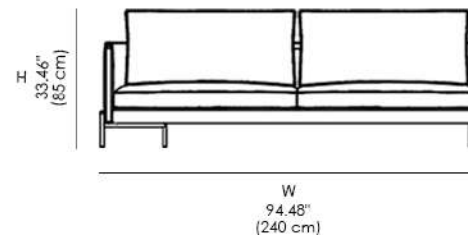

Base: Legs and support structure in metal with different finish.

* This item can be customized upon request.

Available Dimensions: L x D x H

SOFA 240 L

SOFA 290 L MARBLE

SOFA 125 L

SOFA 175 L MARBLE

SOFA 290 L WOOD

W
114.17"
(290 cm)

SOFA 175 L WOOD

W
68.89"
(175 cm)

SOFA 200 M

W
78.74"
(200 cm)

SOFA 105 M

W
41.33"
(105 cm)

SOFA 250 M MARBLE

W
98.42"
(250 cm)

SOFA 155 M MARBLE

W
61.02"
(155 cm)

SOFA 250 M WOOD

W
98.42"
(250 cm)

SOFA 155 M WOOD

W
61.02"
(155 cm)