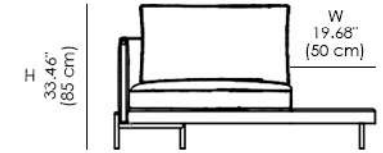

W
114.17"
(290 cm)

SOFA 175 L WOOD

W
68.89"
(175 cm)

SOFA 200 M

W
78.74"
(200 cm)

SOFA 105 M

W
41.33"
(105 cm)

SOFA 250 M MARBLE

W
98.42"
(250 cm)

SOFA 155 M MARBLE

W
61.02"
(155 cm)

SOFA 250 M WOOD

W
98.42"
(250 cm)

SOFA 155 M WOOD

W
61.02"
(155 cm)