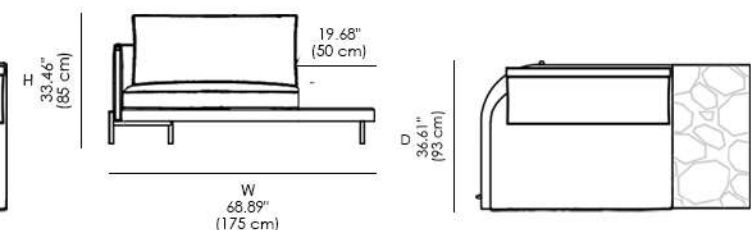

Base: Legs and support structure in metal with different finish.

* This item can be customized upon request.

Available Dimensions: L x D x H

SOFA 240 L

SOFA 290 L MARBLE

SOFA 125 L

SOFA 175 L MARBLE

SOFA 290 L WOOD

W
114.17"
(290 cm)

SOFA 175 L WOOD

W
68.89"
(175 cm)

SOFA 200 M

W
78.74"
(200 cm)

SOFA 105 M

W
41.33"
(105 cm)

SOFA 250 M MARBLE

W
98.42"
(250 cm)

SOFA 155 M MARBLE

W
61.02"
(155 cm)

SOFA 250 M WOOD

W
98.42"
(250 cm)

SOFA 155 M WOOD

W
61.02"
(155 cm)