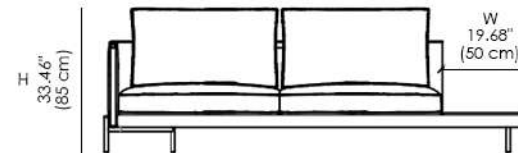

W
114.17"
(290 cm)

SOFA 175 L WOOD

W
68.89"
(175 cm)

SOFA 200 M

W
78.74"
(200 cm)

SOFA 105 M

W
41.33"
(105 cm)

SOFA 250 M MARBLE

W
98.42"
(250 cm)

SOFA 155 M MARBLE

W
61.02"
(155 cm)

SOFA 250 M WOOD

W
98.42"
(250 cm)

SOFA 155 M WOOD

W
61.02"
(155 cm)