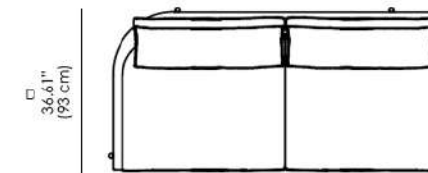

Base: Legs and support structure in metal with different finish.

* This item can be customized upon request.

Available Dimensions: L x D x H

SOFA 240 L

SOFA 290 L MARBLE

SOFA 125 L

SOFA 175 L MARBLE

SOFA 290 L WOOD

W
114.17"
(290 cm)

SOFA 175 L WOOD

W
68.89"
(175 cm)

SOFA 200 M

W
78.74"
(200 cm)

SOFA 105 M

W
41.33"
(105 cm)

SOFA 250 M MARBLE

W
98.42"
(250 cm)

SOFA 155 M MARBLE

W
61.02"
(155 cm)

SOFA 250 M WOOD

W
98.42"
(250 cm)

SOFA 155 M WOOD

W
61.02"
(155 cm)