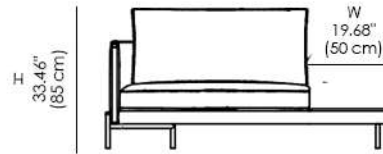

Base: Legs and support structure in metal with different finish.

* This item can be customized upon request.

Available Dimensions: L x D x H

SOFA 240 L

SOFA 290 L MARBLE

SOFA 125 L

SOFA 175 L MARBLE

SOFA 290 L WOOD

W
114.17"
(290 cm)

SOFA 175 L WOOD

W
68.89"
(175 cm)

SOFA 200 M

W
78.74"
(200 cm)

SOFA 105 M

W
41.33"
(105 cm)

SOFA 250 M MARBLE

W
98.42"
(250 cm)

SOFA 155 M MARBLE

W
61.02"
(155 cm)

SOFA 250 M WOOD

W
98.42"
(250 cm)

SOFA 155 M WOOD

W
61.02"
(155 cm)