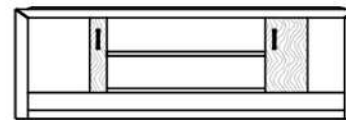

Interior finishing: Walnut veneer with glass shelves.

Available Dimensions: L x D x H

Cabinet 200 With Open Space

H
25.59"
(65 cm)

W
78.74"
(200 cm)

D
21.65"
(55 cm)

Cabinet 200

H
25.59"
(65 cm)

W
78.74"
(200 cm)

D
21.65"
(55 cm)

Cabinet 250 With Open Space

H
25.59"
(65 cm)

W
98.42"
(250 cm)

D
21.65"
(55 cm)

Cabinet 250

H
25.59"
(65 cm)

W
98.42"
(250 cm)

D
21.65"
(55 cm)