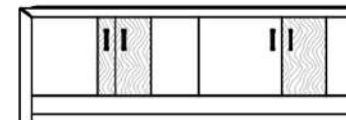

Interior finishing: Walnut veneer with glass shelves.

Available Dimensions: L x D x H

Cabinet 200 With Open Space

H
25.59"
(65 cm)

W
78.74"
(200 cm)

D
21.65"
(55 cm)

Cabinet 200

H
25.59"
(65 cm)

W
78.74"
(200 cm)

D
21.65"
(55 cm)

Cabinet 250 With Open Space

H
25.59"
(65 cm)

W
98.42"
(250 cm)

D
21.65"
(55 cm)

Cabinet 250

H
25.59"
(65 cm)

W
98.42"
(250 cm)

D
21.65"
(55 cm)