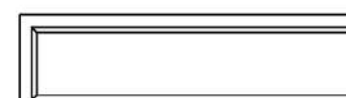

W
78.74"
(200 cm)

D
21.65"
(55 cm)