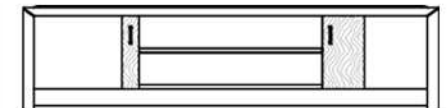

Interior finishing: Walnut veneer with glass shelves.

Available Dimensions: L x D x H

Cabinet 200 With Open Space

H
25.59"
(65 cm)

W
78.74"
(200 cm)

D
21.65"
(55 cm)

Cabinet 200

H
25.59"
(65 cm)

W
78.74"
(200 cm)

D
21.65"
(55 cm)

Cabinet 250 With Open Space

H
25.59"
(65 cm)

W
98.42"
(250 cm)

D
21.65"
(55 cm)

Cabinet 250

H
25.59"
(65 cm)

W
98.42"
(250 cm)

D
21.65"
(55 cm)