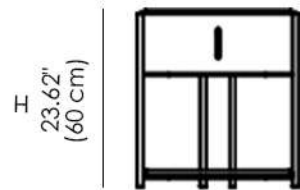

**DAMARIS
NIGHT TABLE**

Damaris Night Table -

Structure: Made up of solid wood frames and American walnut veneer. Available leathers of the various exclusive categories of Ulivi Salotti. Also available in all walnut version. Marble top available in different category.

* This item can be customized upon request

Available Dimensions: L x D x H

Design Castello Lagravinese Studio

FINISHES

Structure Finish / Top Finish - Wood

Top Finish - Marble

Handle finish - Metal

Materials

- Wood
- Leather
- Metal
- Marble

Leather Category

- Cat.Premium Cuoio
- Cat.Premium Prestige
- Cat.Top Kashmir
- Cat.Top Nabuk
- Cat.Superior Grasse
- Cat.Superior Plume
- Cat.Extra Luxury Tuscany