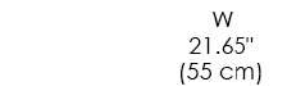

**DAMARIS
NIGHT TABLE**

Damaris Night Table -

Structure: Made up of solid wood frames and American walnut veneer. Available leathers of the various exclusive categories of Ulivi Salotti. Also available in all walnut version. Marble top available in different category.

* This item can be customized upon request

Available Dimensions: L x D x H

Design Castello Lagravinese Studio

FINISHES

Structure Finish / Top Finish - Wood

Top Finish - Marble

Handle finish - Metal

Materials

- Wood
- Leather
- Metal
- Marble

Leather Category

- Cat.Premium Cuoio
- Cat.Premium Prestige
- Cat.Top Kashmir
- Cat.Top Nabuk
- Cat.Superior Grasse
- Cat.Superior Plume
- Cat.Extra Luxury Tuscany