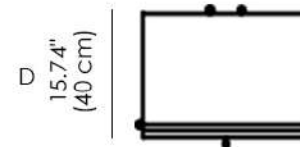

**DAMARIS
NIGHT TABLE**

Damaris Night Table -

Structure: Made up of solid wood frames and American walnut veneer. Available leathers of the various exclusive categories of Ulivi Salotti. Also available in all walnut version. Marble top available in different category.

* This item can be customized upon request

Available Dimensions: L x D x H

Design Castello Lagravinese Studio

FINISHES

Structure Finish / Top Finish - Wood

Top Finish - Marble

Handle finish - Metal

Materials

- Wood
- Leather
- Metal
- Marble

Leather Category

- Cat.Premium Cuoio
- Cat.Premium Prestige
- Cat.Top Kashmir
- Cat.Top Nabuk
- Cat.Superior Grasse
- Cat.Superior Plume
- Cat.Extra Luxury Tuscany