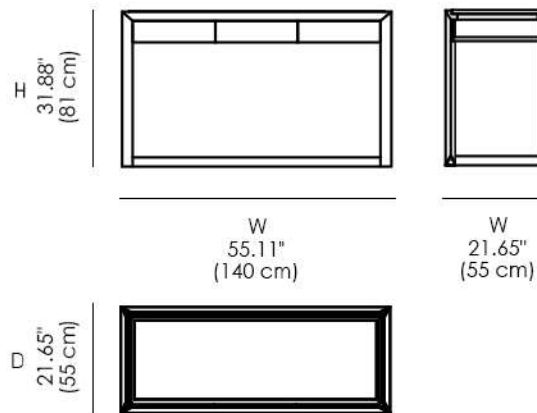

Calcite

Calacatta Verde

Twister

Materials

- Wood
- Leather
- Marble

Available Dimensions: L x D x H

Leather Inserts

- Cat.Premium Cuoio
- Cat.Premium Prestige
- Cat.Top Kashmir
- Cat.Top Nabuk
- Cat.Superior Grasse
- Cat.Superior Plume
- Cat.Extra Luxury Tuscany