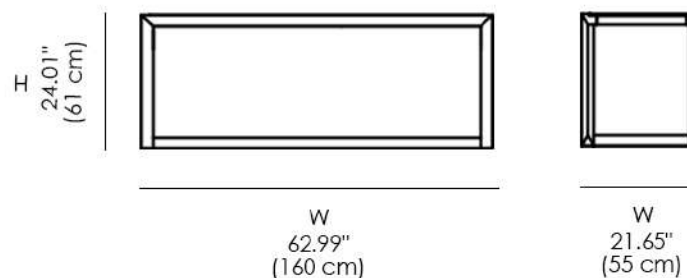

Calacatta Verde

Twister

Glass Finish

Bronze

Available Dimensions: L x D x H

Leather Inserts

- Cat.Premium Cuoio
- Cat.Premium Prestige
- Cat.Top Kashmir
- Cat.Top Nabuk
- Cat.Superior Grasse
- Cat.Superior Plume
- Cat.Extra Luxury Tuscany