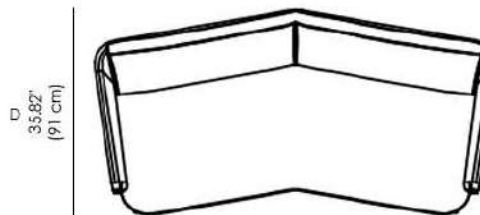

Clara Little Sofa -

Internal structure: Metal with solid wood inserts..

Upholstery: High quality leathers or fabrics from exclusive range, available in different categories. End caps available in different kind of finish.

*** This item can be customized upon request.**

Available Dimensions: L x D x H

H
29.13"
(74 cm)

W
70.07"
(178 cm)

D
35.82"
(91 cm)