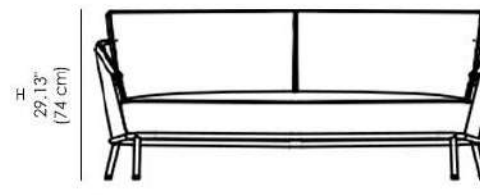

Clara Little Sofa -

Internal structure: Metal with solid wood inserts..

Upholstery: High quality leathers or fabrics from exclusive range, available in different categories. End caps available in different kind of finish.

*** This item can be customized upon request.**

Available Dimensions: L x D x H

H
29.13"
(74 cm)

W
70.07"
(178 cm)

D
35.82"
(91 cm)