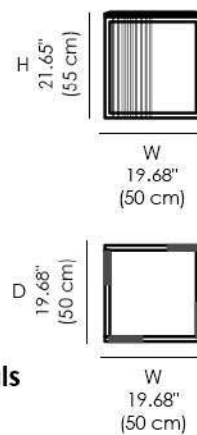

- Wood
- Brass
- Leather

Available Dimensions: L x D x H

Coffee Table - 50

Coffee Table - 114

Coffee Table - 160