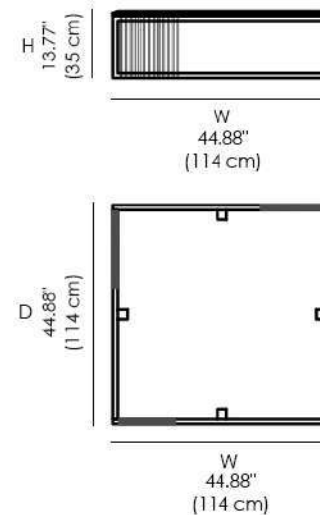

- Wood
- Brass
- Leather

Available Dimensions: L x D x H

Coffee Table - 50

Coffee Table - 114

Coffee Table - 160