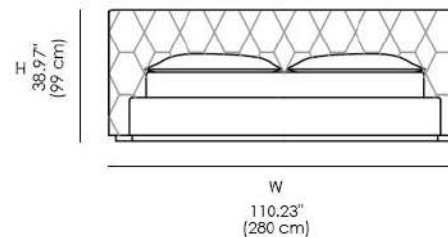

Upholstery: High quality leathers or fabrics available in different categories.

Feet, headboard base: Solid American walnut.

* This item can be customized upon request.

Available Dimensions: L x D x H

Cesar king Size Bed