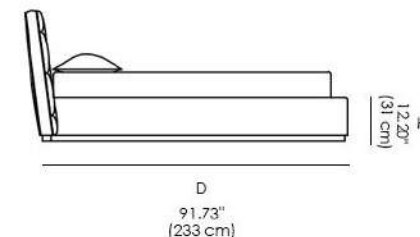

Upholstery: High quality leathers or fabrics available in different categories.

Feet, headboard base: Solid American walnut.

* This item can be customized upon request.

Available Dimensions: L x D x H

Cesar king Size Bed