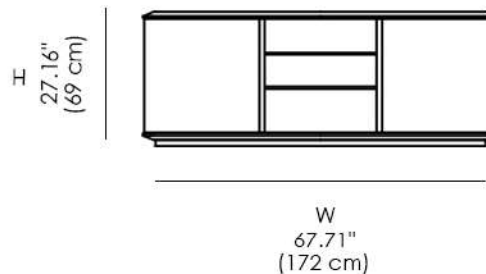

**Finish:** Drawers and side parts upholstered in high quality leather available in different colors.

**\* This item can be customized upon request**

**Available Dimensions: L x D x H**

**Bruce Chest With Drawers**