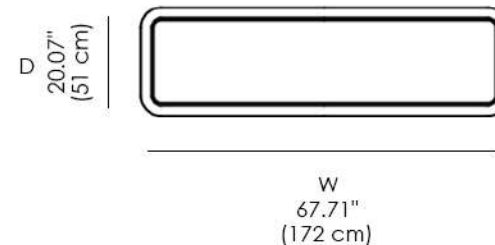

**Finish:** Drawers and side parts upholstered in high quality leather available in different colors.

**\* This item can be customized upon request**

**Available Dimensions: L x D x H**

**Bruce Chest With Drawers**