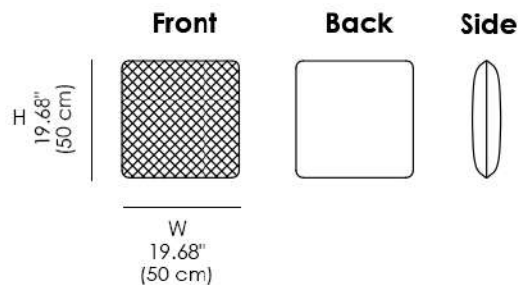

BRAID

Braid Pillow -

Square Quilted Pillow.

All pillows have non-removable covers. The filling is Goose feather.

FINISHES

Leather Finish

- Cat.Top Kashmir
- Cat.Top Nabuk
- Cat.Superior Grasse
- Cat.Superior Plume

Materials

- Leather

Available Dimensions: W x H

Pillow 50x50

Pillow 60x60