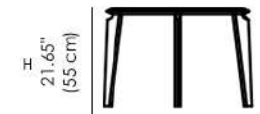

Calcite

Calacatta Verde

Twister

Glass Finish

Bronze

Available Dimensions: L x D x H

120Ø*42H

W
47.24"
(120 cm)

W
47.24"
(120 cm)

120Ø*36H

W
47.24"
(120 cm)

W
47.24"
(120 cm)

80Ø*55H

W
31.49"
(80 cm)

W
31.49"
(80 cm)

Leather Finish