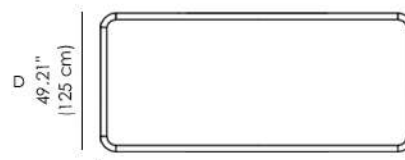

**Big Doom Rectangular Dining Table -**

**Structure:** Solid walnut.

**Top:** Top and top edge veneered in American walnut or marble in different color of Ulivi Salotti range.

\* This item can be customized upon request

**Available Dimensions: L x D x H**

**280W\*125D**

**220W\*125D**