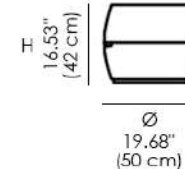

Available Dimensions: L x D x H

Barrel Luxury 50

Barrel Luxury 80