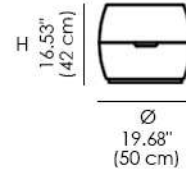

Available Dimensions: L x D x H

Barrel Luxury 50

Barrel Luxury 80