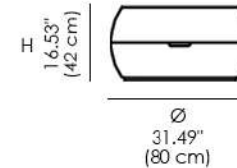

Available Dimensions: L x D x H

Barrel Luxury 50

Barrel Luxury 80