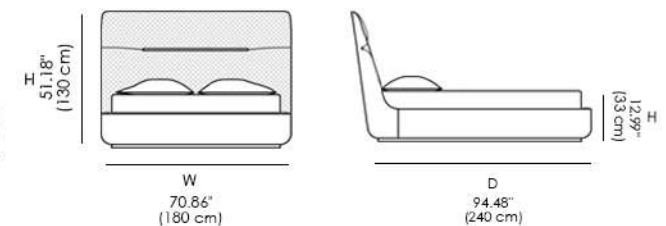

Amelie Flat Bed -

Internal structure: Fir plywood.

Padding: Headboard and bed frame: memory foam, high quality polyurethane foam in different density.

Upholstery: Headboard: plain, or with hand made braid work. High quality leathers or fabrics from ulivi salotti exclusive range, available in different categories. Central metal decorative bar. Bed Frame: High quality leathers or fabrics from ulivi salotti exclusive range, available in different categories.

* This item can be customized upon request.

Available Dimensions: L x D x H

Standard king Size Bed

Standard Queen Size Bed

Braided Queen Size Bed

Braided king Size Bed