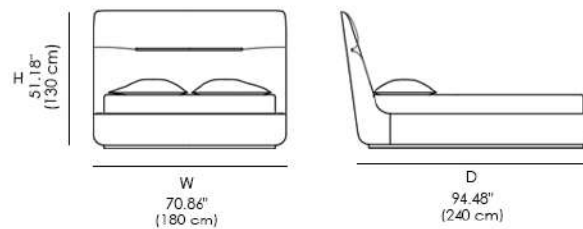

Amelie Flat Bed -

Internal structure: Fir plywood.

Padding: Headboard and bed frame: memory foam, high quality polyurethane foam in different density.

Upholstery: Headboard: plain, or with hand made braid work. High quality leathers or fabrics from ulivi salotti exclusive range, available in different categories. Central metal decorative bar. Bed Frame: High quality leathers or fabrics from ulivi salotti exclusive range, available in different categories.

* This item can be customized upon request.

Available Dimensions: L x D x H

Standard king Size Bed

Standard Queen Size Bed

Braided Queen Size Bed

Braided king Size Bed