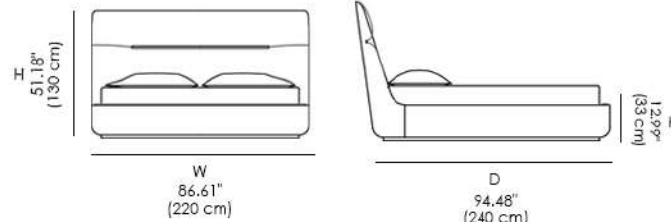

Amelie Flat Bed -

Internal structure: Fir plywood.

Padding: Headboard and bed frame: memory foam, high quality polyurethane foam in different density.

Upholstery: Headboard: plain, or with hand made braid work. High quality leathers or fabrics from ulivi salotti exclusive range, available in different categories. Central metal decorative bar. Bed Frame: High quality leathers or fabrics from ulivi salotti exclusive range, available in different categories.

* This item can be customized upon request.

Available Dimensions: L x D x H

Standard king Size Bed

Standard Queen Size Bed

Braided Queen Size Bed

Braided king Size Bed