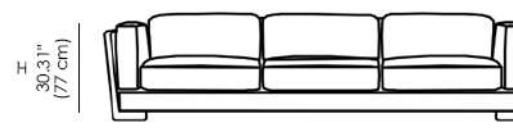

## Available Dimensions: L x D x H

### Sofa 4 Seater

H  
30.31"  
(77 cm)

W  
129.13"  
(328 cm)

H  
30.31"  
(77 cm)

D  
40.55"  
(103 cm)

H  
16.14"  
(41 cm)

### Sofa 3 Seater

H  
30.31"  
(77 cm)

W  
101.57"  
(258 cm)

H  
30.31"  
(77 cm)

D  
40.55"  
(103 cm)

H  
16.14"  
(41 cm)