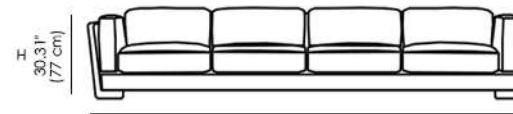

## Available Dimensions: L x D x H

### Sofa 4 Seater

H  
30.31"  
(77 cm)

W  
129.13"  
(328 cm)

H  
30.31"  
(77 cm)

D  
40.55"  
(103 cm)

H  
16.14"  
(41 cm)