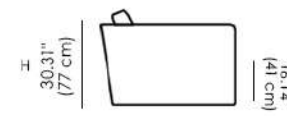

## Available Dimensions: L x D x H

### Sofa 4 Seater

H  
30.31"  
(77 cm)

W  
129.13"  
(328 cm)

H  
30.31"  
(77 cm)

D  
40.55"  
(103 cm)

H  
16.14"  
(41 cm)

### Sofa 3 Seater

H  
30.31"  
(77 cm)

W  
101.57"  
(258 cm)

H  
30.31"  
(77 cm)

D  
40.55"  
(103 cm)

H  
16.14"  
(41 cm)

### Sofa 2 Seater

H  
30.31"  
(77 cm)

W  
74.01"  
(188 cm)

H  
30.31"  
(77 cm)

D  
40.55"  
(103 cm)

H  
16.14"  
(41 cm)