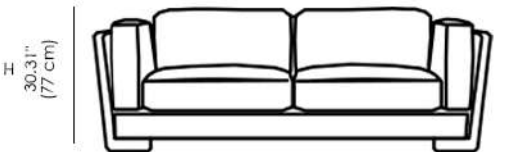

## Available Dimensions: L x D x H

### Sofa 4 Seater

H  
30.31"  
(77 cm)

W  
129.13"  
(328 cm)

H  
30.31"  
(77 cm)

D  
40.55"  
(103 cm)

H  
16.14"  
(41 cm)

### Sofa 3 Seater

H  
30.31"  
(77 cm)

W  
101.57"  
(258 cm)

H  
30.31"  
(77 cm)

D  
40.55"  
(103 cm)

H  
16.14"  
(41 cm)

### Sofa 2 Seater

H  
30.31"  
(77 cm)

W  
74.01"  
(188 cm)

H  
30.31"  
(77 cm)

D  
40.55"  
(103 cm)

H  
16.14"  
(41 cm)