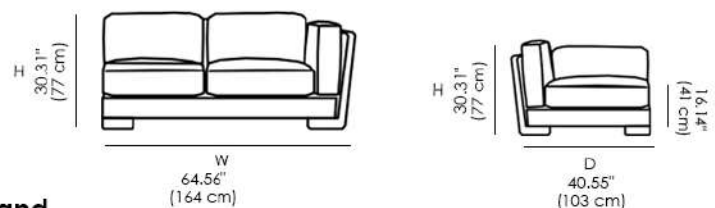

Upholstery: High quality leathers or fabrics available in different categories.

Base: Feet in solid wood, covered with different types of leathers or wood.

* This item can be customized upon request

Available Dimensions: L x D x H

SIDE - 234CM

SIDE - 164CM

Island

Corner Right

Corner Left