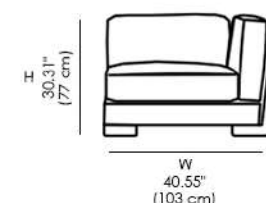

SIDE - 234CM

SIDE - 164CM

Island

Corner Right

Corner Left