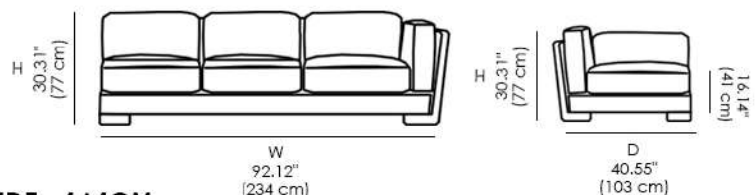

Upholstery: High quality leathers or fabrics available in different categories.

Base: Feet in solid wood, covered with different types of leathers or wood.

* This item can be customized upon request

Available Dimensions: L x D x H

SIDE - 234CM

SIDE - 164CM

Island

Corner Right

Corner Left