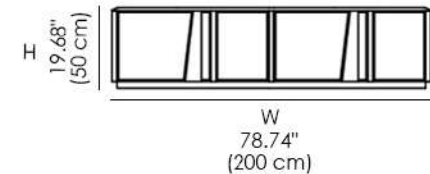

Twister

Available Dimensions: L x D x H

Cabinet - With Central Doors

Cabinet - With Central Open Front