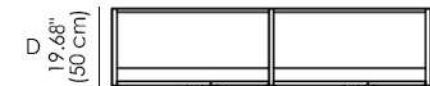

Twister

Available Dimensions: L x D x H

Cabinet - With Central Doors

Cabinet - With Central Open Front