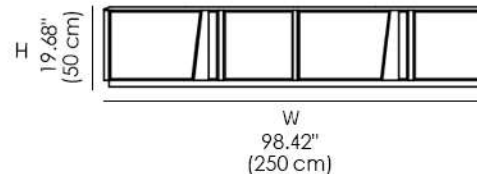

Twister

Available Dimensions: L x D x H

Cabinet - With Central Doors

Cabinet - With Central Open Front