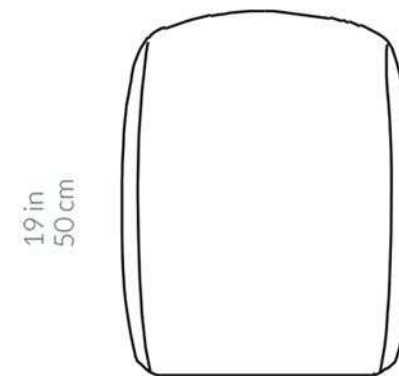

FINISHES:

Frosted Leather

19 in
50 cm

13 in
35 cm

19 in
50 cm

MATERIALS:

-Frosted Leather