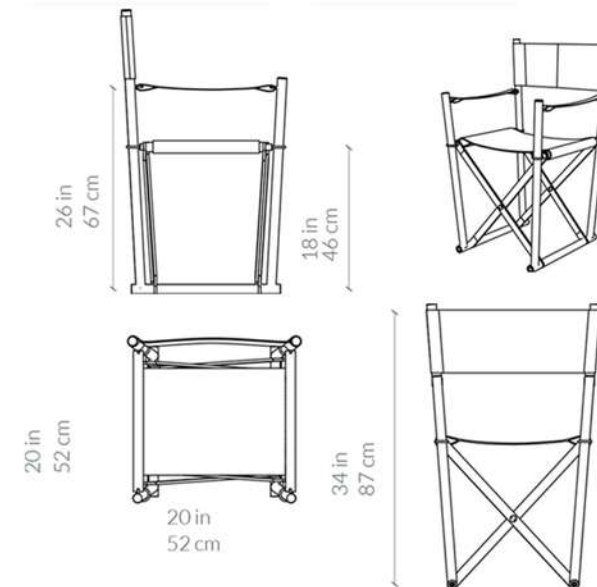

FINISHES:

Fabric

Fullgrain Leather

Frosted Leather

MATERIALS:

- Aluminum
- Leather (Frosted or Fullgrain)
- Fabric
- Solid Wood

Regista ferramenta speciale / special hardware

Regista Chair by Enrico Tonucci