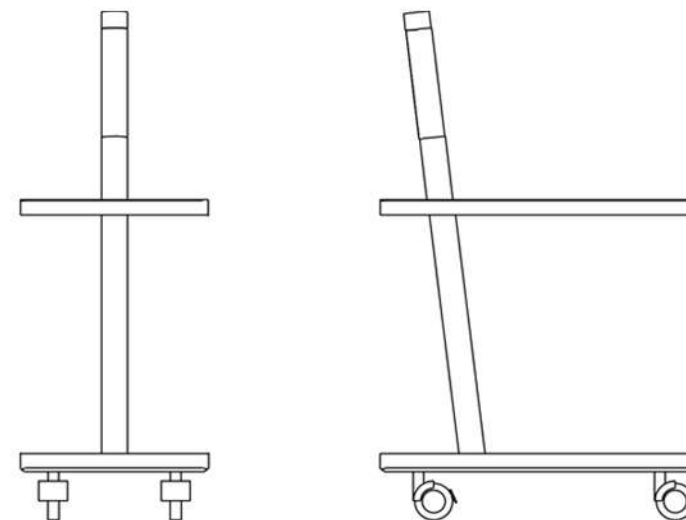

FINISHES:

Frosted Leather

Wood

MATERIALS:

- Leather (Frosted or Fullgrain)
- Black Walnut Wood

34 in
88 cm

21 in
54 cm