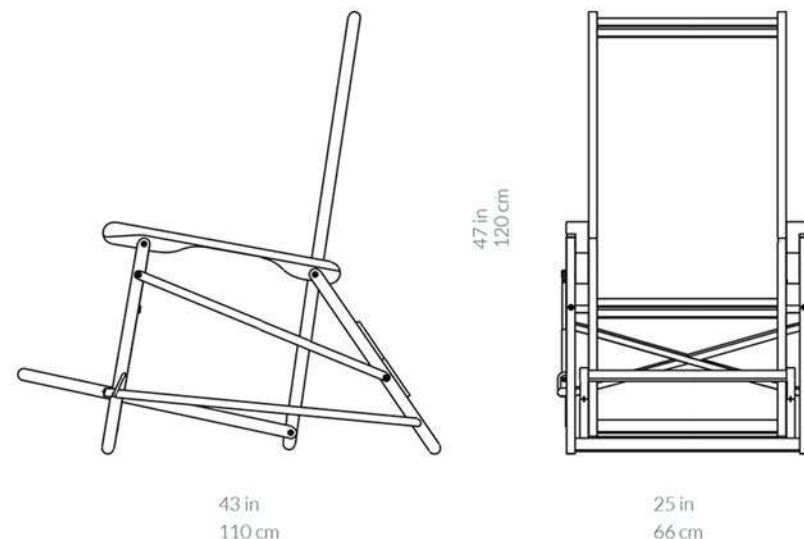

FINISHES:

Fabric

Frosted Leather

Tray Finish

MATERIALS:

- Solidwood(Iroko)
- MatteStainlessSteel
- Leather(Frosted)orFabric