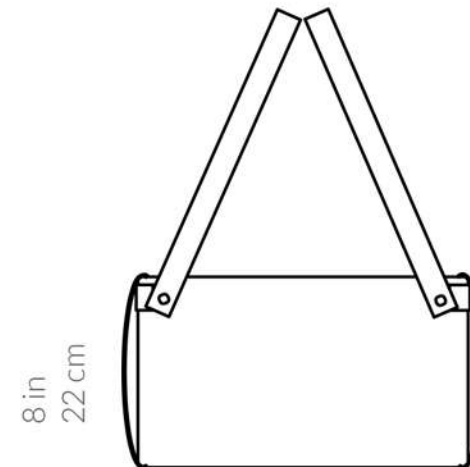

FINISHES:

Frosted Leather

MATERIALS:

- Frosted Leather
- ~Handles always in "Cemento"

Lullabao Basket by Viola Tonucci