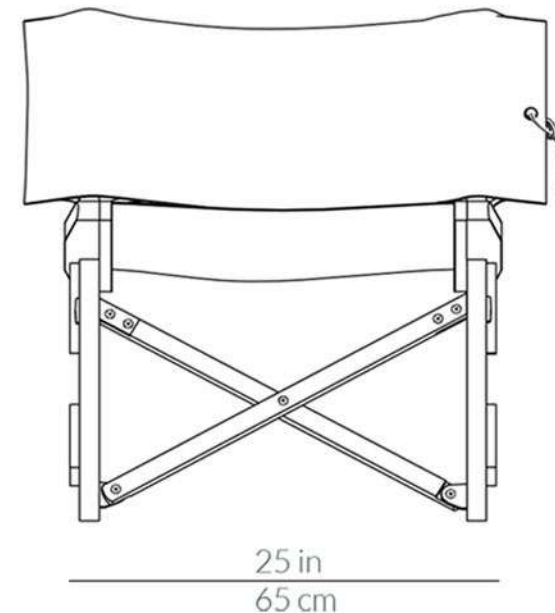

**FINISHES:**

Wood Finish

Fabric

**MATERIALS:**

- Fabric
- Solid Wood
- Stainless Steel Hardware

Dino 2.0 ferramenta speciale / special hardware