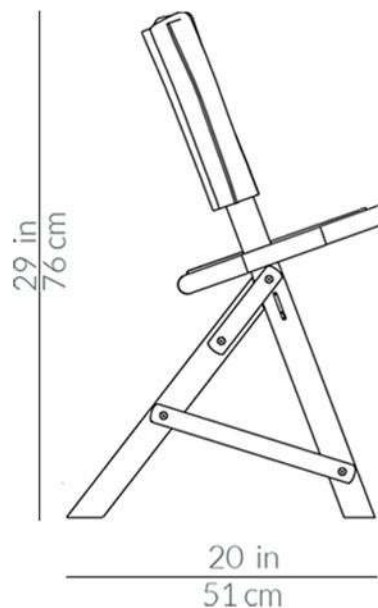

**FINISHES:**

Wood Finish

Fabric

**MATERIALS:**

- Fabric
- Solid Wood
- Stainless Steel Hardware

Dino 2.0 ferramenta speciale / special hardware