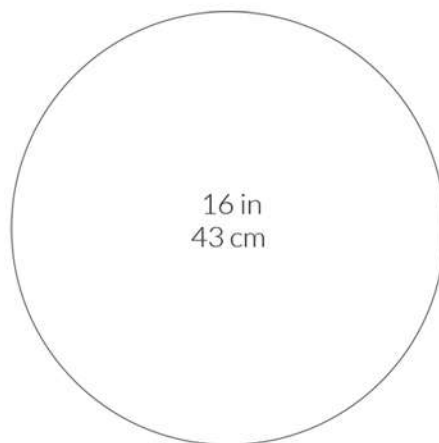

FINISHES:

Ashwood

Green
Marble

MATERIALS:

- Wood
- Marble

16 in
41 cm

Canestro Side Table by Enrico Tonucci