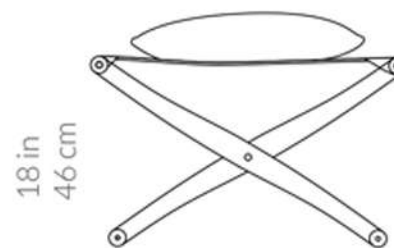

28 in
72 cm

70 in
180 cm

18 in
46 cm

30 in
78 cm

tray

15 in
40 cm

Branda Camp Bed by Enrico Tonucci