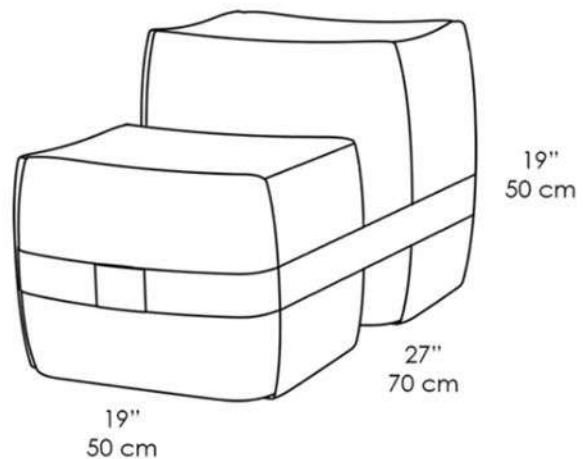

FINISHES:

Frosted Leather

MATERIALS:

-Leather(Frosted)

BeBao Lounge Chair by Viola Tonucci