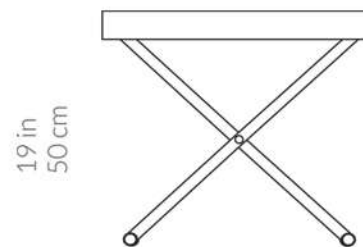

FINISHES:

Fullgrain Leather

Tray Finish

Aluminium/Stainless Steel Hardware

21 in
54 cm

MATERIALS:

- Aluminum
- Leather (Frosted or Fullgrain)
- Fabric