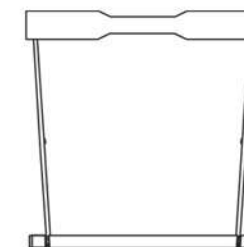

FINISHES:

Fullgrain Leather

Tray Finish

Aluminium/Stainless Steel Hardware

21 in
54 cm

MATERIALS:

- Aluminum
- Leather (Frosted or Fullgrain)
- Fabric