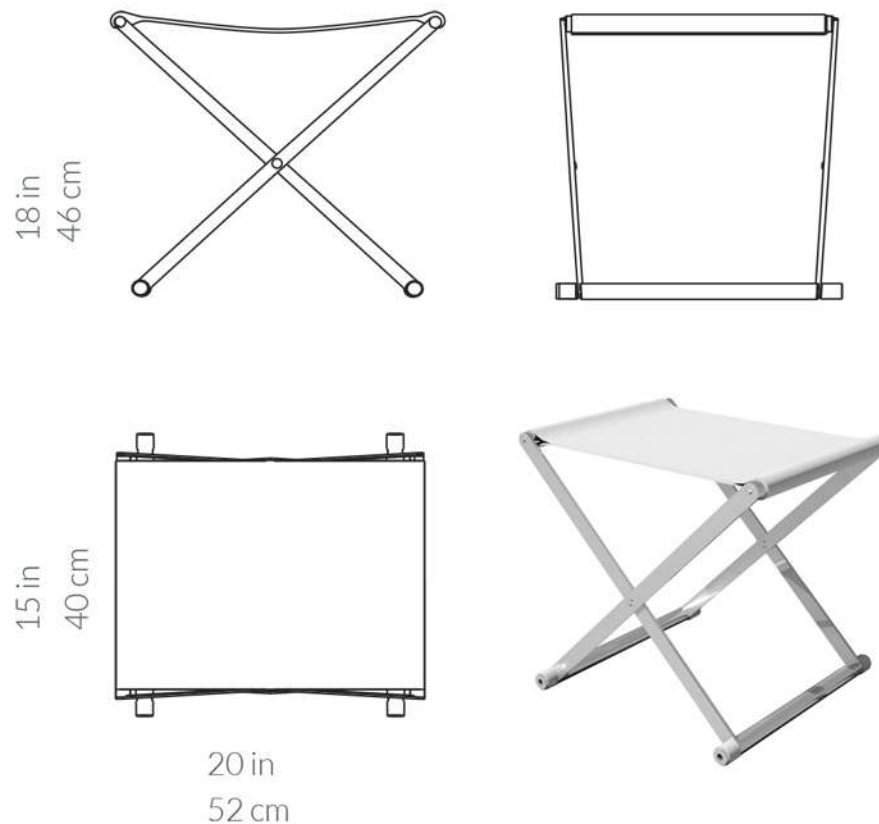

**FINISHES:**

**Fabric**

**Fullgrain Leather**

**Frosted Leather**

**MATERIALS:**

- Aluminum
- Leather (Frosted or Fullgrain)
- Fabric

Andrea ferramenta speciale / special hardware