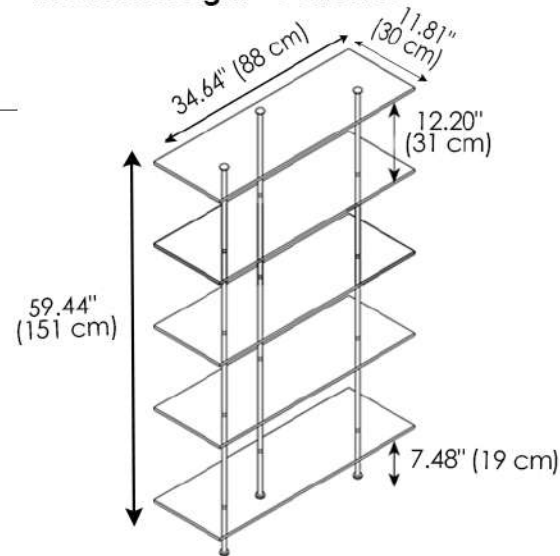

Trasparenza Shelving Unit

design D'Urbino & Lomazzi 1998

FINISHES

Glass Shelf Finish

Clear Glass

MATERIALS

- Glass
- Metal

GLASS THICKNESS

- 0.47" (12 mm)

**Trasparenza Bookcase Narrow
Medium Height - 5 shelves**

**Trasparenza Bookcase Wide
Medium Height - 5 shelves**

**Trasparenza Bookcase Narrow
Tall - 6 shelves**

**Trasparenza Bookcase Wide
Tall - 6 shelves**