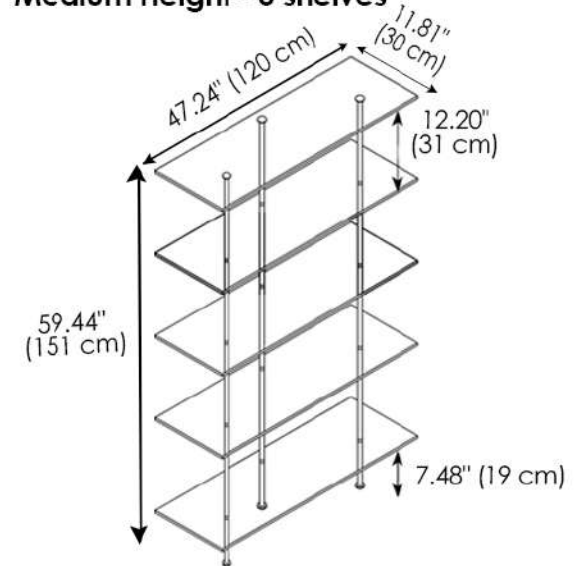

Trasparenza Shelving Unit

design D'Urbino & Lomazzi 1998

FINISHES

Glass Shelf Finish

Clear Glass

MATERIALS

- Glass
- Metal

GLASS THICKNESS

- 0.47" (12 mm)

**Trasparenza Bookcase Narrow
Medium Height - 5 shelves**

**Trasparenza Bookcase Wide
Medium Height - 5 shelves**

**Trasparenza Bookcase Narrow
Tall - 6 shelves**

**Trasparenza Bookcase Wide
Tall - 6 shelves**