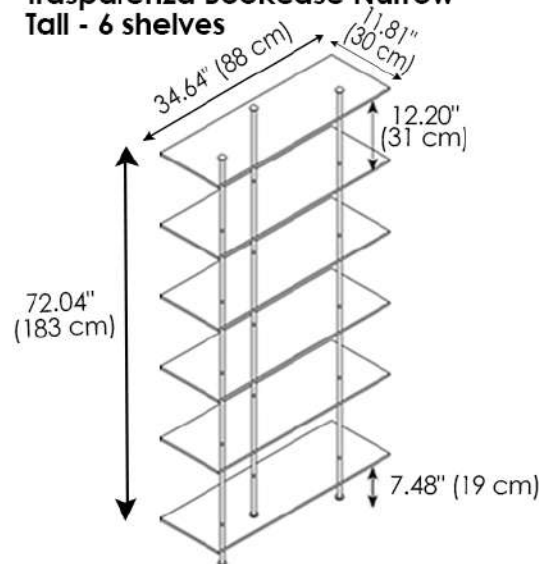

- 0.47" (12 mm)

**Trasparenza Bookcase Narrow
Medium Height - 5 shelves**

**Trasparenza Bookcase Wide
Medium Height - 5 shelves**

**Trasparenza Bookcase Narrow
Tall - 6 shelves**

**Trasparenza Bookcase Wide
Tall - 6 shelves**