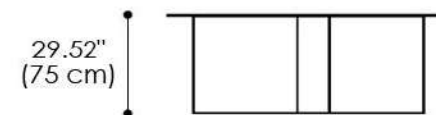

Fused Bronze
Glass

MATERIALS

- Glass

Thrim Dining Table Round Ø140

- Diameter: 55.11" (140 cm)

Thrim Dining Table Round Ø160

- Diameter: 62.99" (160 cm)

Thrim Dining Table Round Ø180

- Diameter: 70.86" (180 cm)

Thrim Dining Table Round Ø200

- Diameter: 78.74" (200 cm)

Thrim Dining Table Square 140

- Width: 55.11" (140 cm)
- Depth: 55.11" (140 cm)

Thrim Dining Table Square 160

- Width: 62.99" (160 cm)
- Depth: 62.99" (160 cm)

Thrim Dining Table Square 180

- Width: 70.86" (180 cm)
- Depth: 70.86" (180 cm)

Thrim Dining Table Square 200

- Width: 78.74" (200 cm)
- Depth: 78.74" (200 cm)

Thrim Dining Table Round Fused Glass Ø140

- Diameter: 55.11" (140 cm)