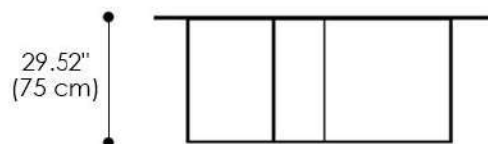

- Diameter: 70.86" (180 cm)

Thrim Dining Table Round Ø200

- Diameter: 78.74" (200 cm)

Thrim Dining Table Square 140

- Width: 55.11" (140 cm)
- Depth: 55.11" (140 cm)

Thrim Dining Table Square 160

- Width: 62.99" (160 cm)
- Depth: 62.99" (160 cm)

Thrim Dining Table Square 180

- Width: 70.86" (180 cm)
- Depth: 70.86" (180 cm)

Thrim Dining Table Square 200

- Width: 78.74" (200 cm)
- Depth: 78.74" (200 cm)

Thrim Dining Table Round Fused Glass Ø140

- Diameter: 55.11" (140 cm)