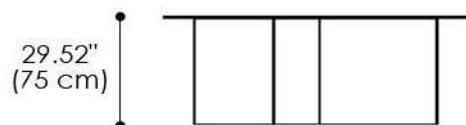

Fused Bronze
Glass

MATERIALS

- Glass

Thrim Dining Table Round Ø140

- Diameter: 55.11" (140 cm)

Thrim Dining Table Round Ø160

- Diameter: 62.99" (160 cm)

Thrim Dining Table Round Ø180

- Diameter: 70.86" (180 cm)

Thrim Dining Table Round Ø200

- Diameter: 78.74" (200 cm)

Thrim Dining Table Square 140

- Width: 55.11" (140 cm)
- Depth: 55.11" (140 cm)

Thrim Dining Table Square 160

- Width: 62.99" (160 cm)
- Depth: 62.99" (160 cm)

Thrim Dining Table Square 180

- Width: 70.86" (180 cm)
- Depth: 70.86" (180 cm)

Thrim Dining Table Square 200

- Width: 78.74" (200 cm)
- Depth: 78.74" (200 cm)

Thrim Dining Table Round Fused Glass Ø140

- Diameter: 55.11" (140 cm)

Thrim Dining Table Round Fused Glass Ø160

- Diameter: 62.99" (160 cm)

Thrim Dining Table Round Fused Glass Ø180

- Diameter: 70.86" (180 cm)

Thrim Dining Table Round Fused Glass Ø200

- Diameter: 78.74" (200 cm)