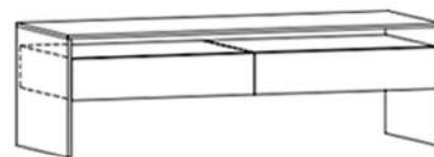

- Wood
- Metal
- Glass

WG - 61

24.01 (61 cm)

S1 (P1+EG1)

14.56"
(37 cm)

24.01 (61 cm)

S2 (P2+EG1)

14.56"
(37 cm)

24.01 (61 cm)

S3 (P3+EG1+CB1)

19.68"
(50 cm)

24.01 (61 cm)

S4 (P4+CA2)

19.68"
(50 cm)

24.01 (61 cm)

S5 (P3+CB1)

19.68"
(50 cm)

WG - 120

47.24 (120 cm)

S10 (P5+2 CB1)

14.56"
(37 cm)

47.24 (120 cm)

S11 (P6+2 EG1)

4.56"
(37 cm)