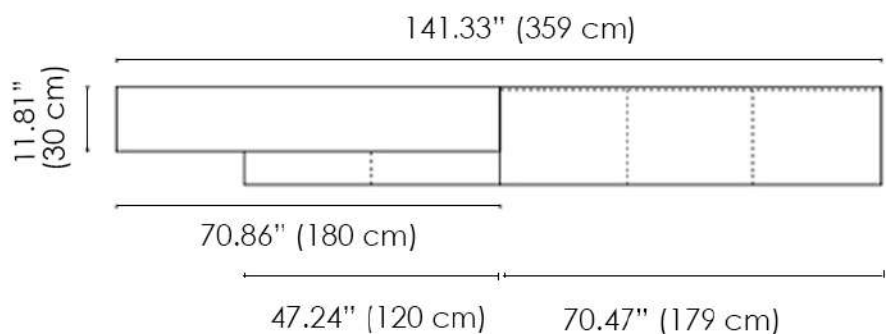

TV Stand WG System

COMP 5