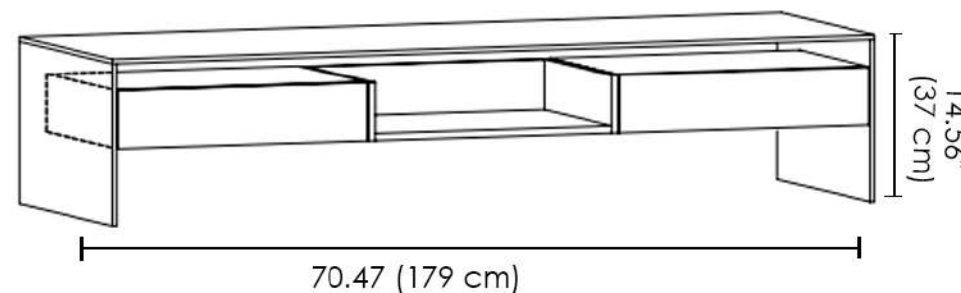

- Wood
- Metal
- Glass

WG - 61

24.01 (61 cm)

S1 (P1+EG1)

14.56"
(37 cm)

24.01 (61 cm)

S2 (P2+EG1)

14.56"
(37 cm)

19.68"
(50 cm)

WG - 120

47.24 (120 cm)

S10 (P5+2 CB1)

14.56"
(37 cm)

47.24 (120 cm)

S11 (P6+2 EG1)

4.56"
(37 cm)

TV Stand WG System

WG - 120

S12 (P5+2 ER1)

S13(P7+2 CA2)

S13(P7+2 CA2)

WG-179

S20 (P9+3 EG1)

S21 (P10+EG1+2 CB1)