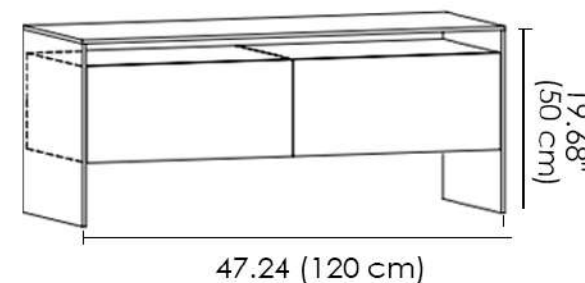

- Wood
- Metal
- Glass

WG - 61

24.01 (61 cm)

S1 (P1+EG1)

14.56"
(37 cm)

24.01 (61 cm)

S2 (P2+EG1)

14.56"
(37 cm)

19.68"
(50 cm)

WG - 120

47.24 (120 cm)

S10 (P5+2 CB1)

14.56"
(37 cm)

47.24 (120 cm)

S11 (P6+2 EG1)

4.56"
(37 cm)

TV Stand WG System

WG - 120

S12 (P5+2 ER1)

S13(P7+2 CA2)

S13(P7+2 CA2)

WG-179

S20 (P9+3 EG1)

S21 (P10+EG1+2 CB1)