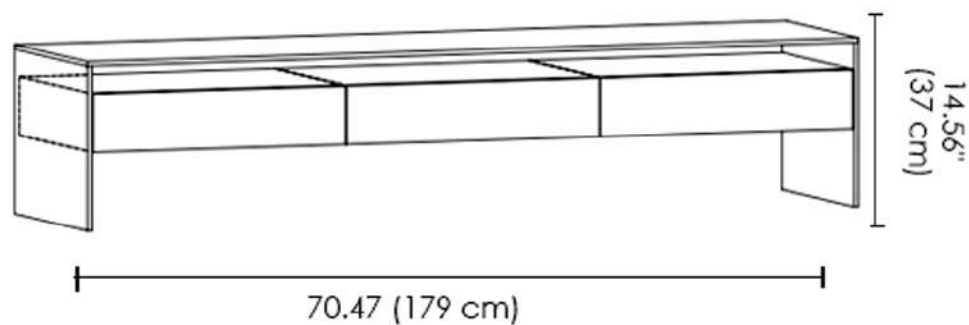

S24 (P9+3 CB1)