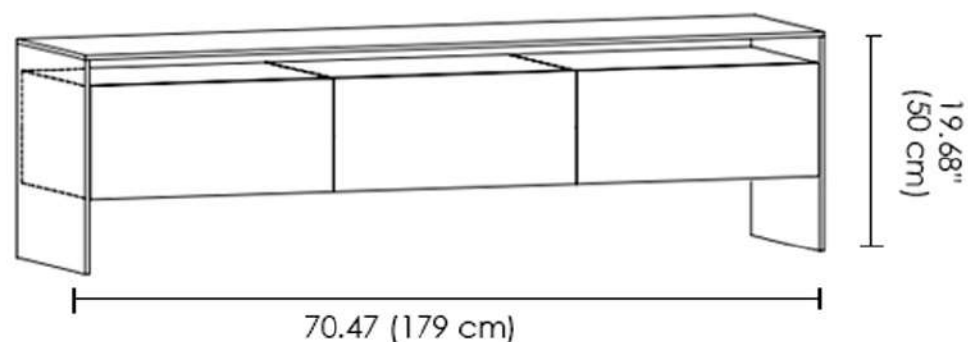

TV Stand WG System

WG-179

S22 (P11+3 CA2)