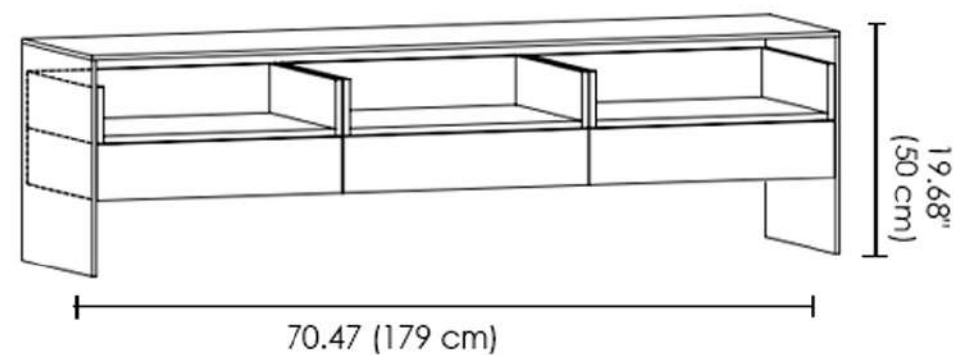

S25 (P11+3 CB1+3 EG1)