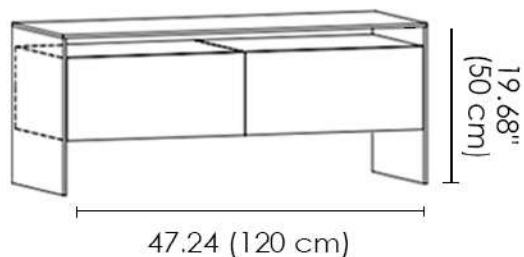

TV Stand WG System

WG - 120

S12 (P5+2 ER1)