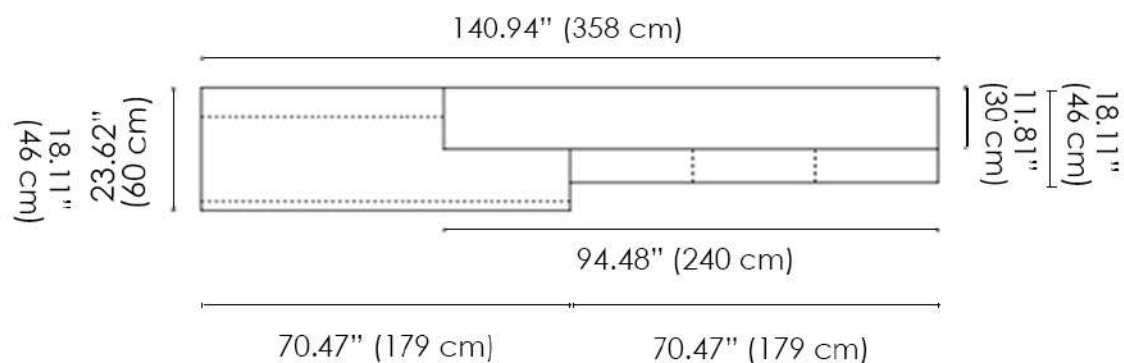

TV Stand WG System

COMP 5

COMP 6