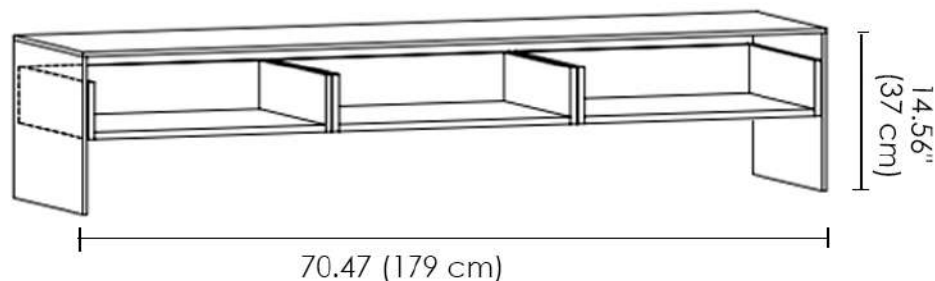

WG-179

S20 (P9+3 EG1)