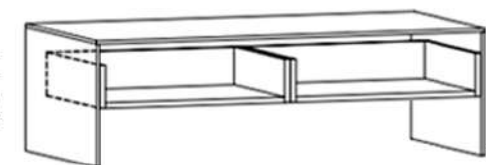

- Wood
- Metal
- Glass

WG - 61

24.01 (61 cm)

S1 (P1+EG1)

14.56"
(37 cm)

24.01 (61 cm)

S2 (P2+EG1)

14.56"
(37 cm)

24.01 (61 cm)

S3 (P3+EG1+CB1)

19.68"
(50 cm)

24.01 (61 cm)

S4 (P4+CA2)

19.68"
(50 cm)

24.01 (61 cm)

S5 (P3+CB1)

19.68"
(50 cm)

WG - 120

47.24 (120 cm)

S10 (P5+2 CB1)

14.56"
(37 cm)

47.24 (120 cm)

S11 (P6+2 EG1)

4.56"
(37 cm)