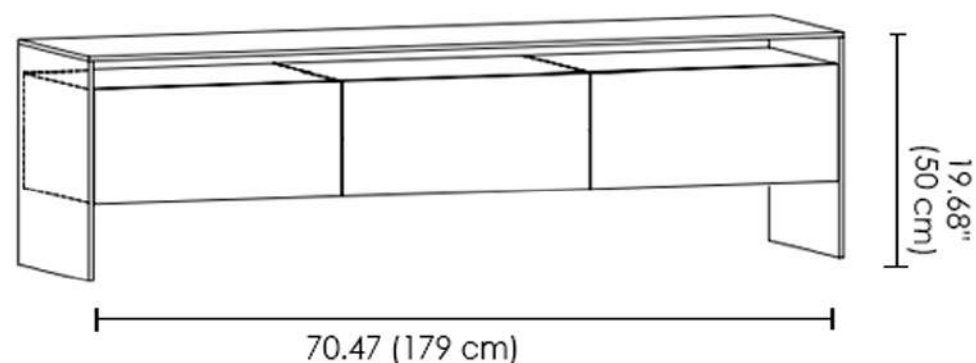

S23 (P12+3 ER1)