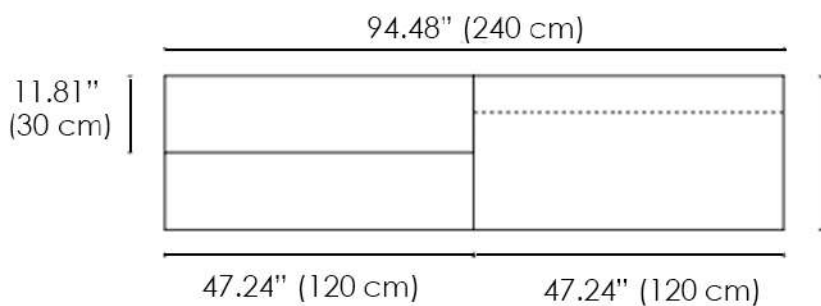

TV Stand WG System