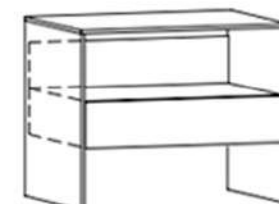

- Wood
- Metal
- Glass

WG - 61

24.01 (61 cm)

S1 (P1+EG1)

14.56"
(37 cm)

24.01 (61 cm)

S2 (P2+EG1)

14.56"
(37 cm)

24.01 (61 cm)

S3 (P3+EG1+CB1)

19.68"
(50 cm)

24.01 (61 cm)

S4 (P4+CA2)

19.68"
(50 cm)

24.01 (61 cm)

S5 (P3+CB1)

19.68"
(50 cm)

WG - 120

47.24 (120 cm)

S10 (P5+2 CB1)

14.56"
(37 cm)

47.24 (120 cm)

S11 (P6+2 EG1)

4.56"
(37 cm)