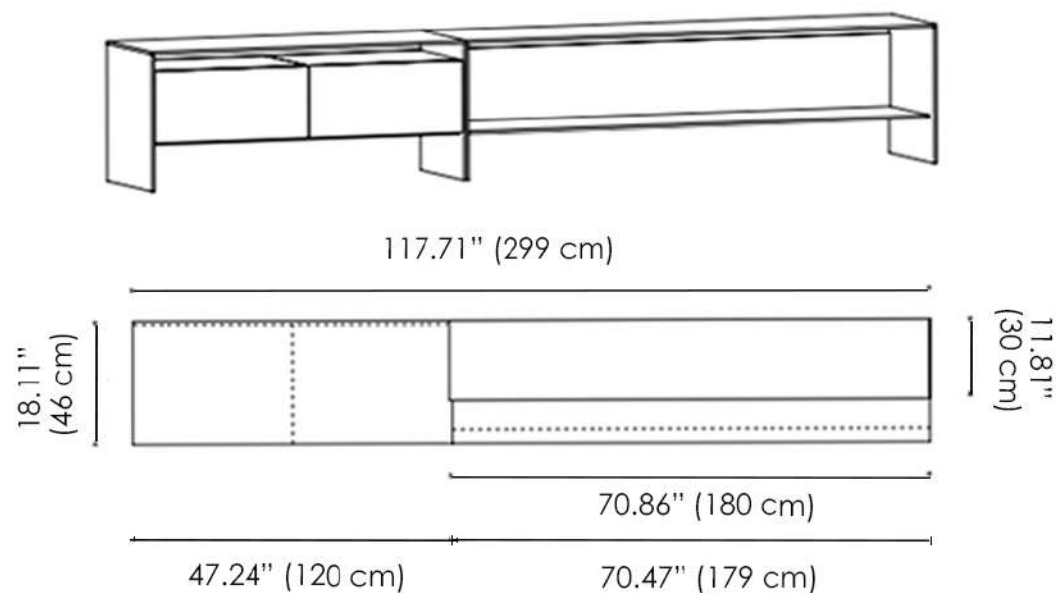

COMP 2

COMP 4