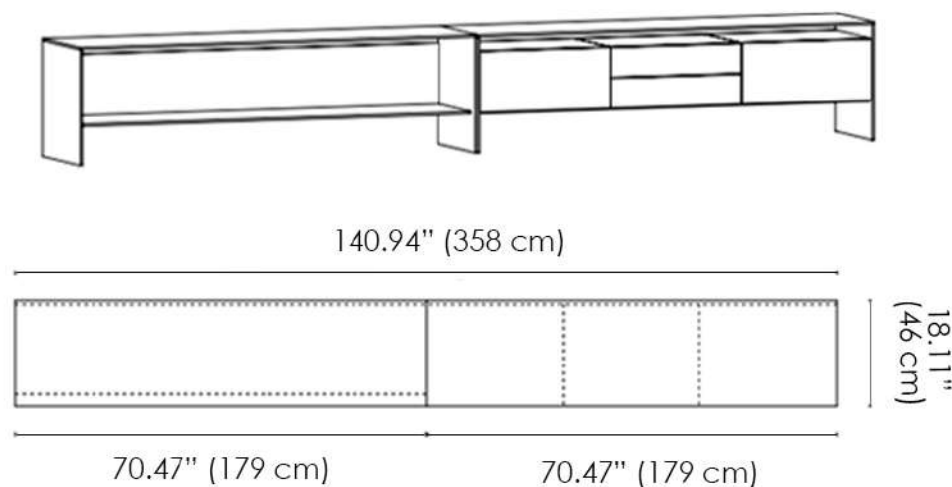

COMP 1

TV Stand WG System

COMP 3