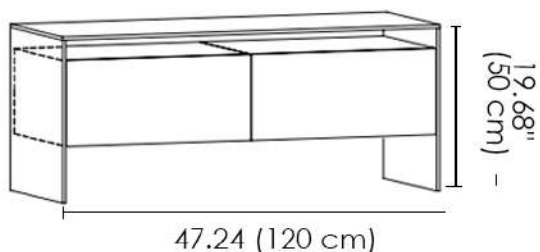

S13(P7+2 CA2)