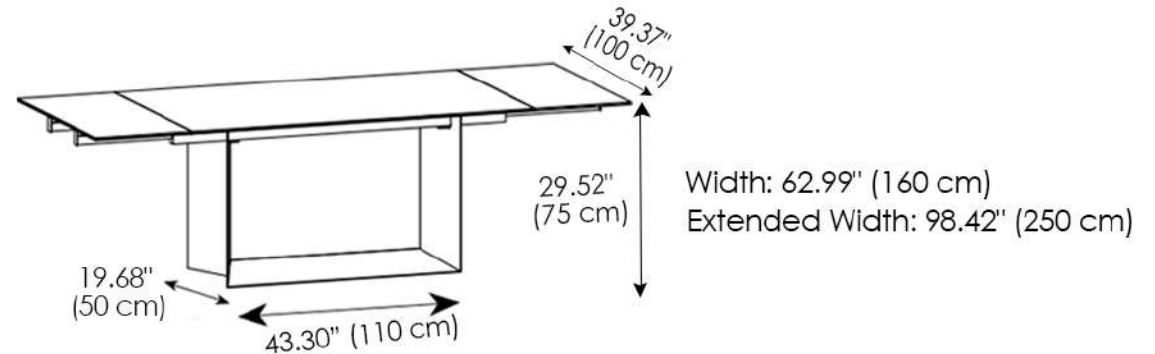

Extension Finish

Dark Smoked
Glass

Matte Black
Metal

MATERIALS

- Glass
- Metal

Glass FINISH THICKNESS

- 0.39" (10 mm)

T5E Extending Dining Table 160/250

T5E Extending Dining Table 180/270