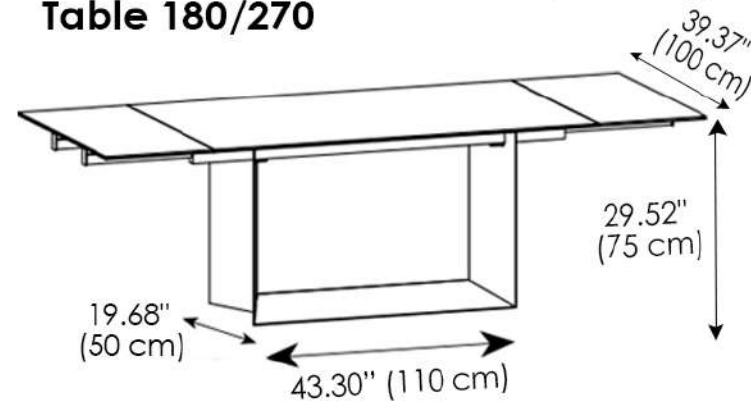

Sahara Noir
Matte/ Polished

T5E Extending Ceramic Top Dining Table 160/250

Width: 62.99" (160 cm)

Extended Width: 98.42" (250 cm)

T5E Extending Ceramic Top Dining Table 180/270

Width: 70.86" (180 cm)

Extended Width: 106.29" (270 cm)