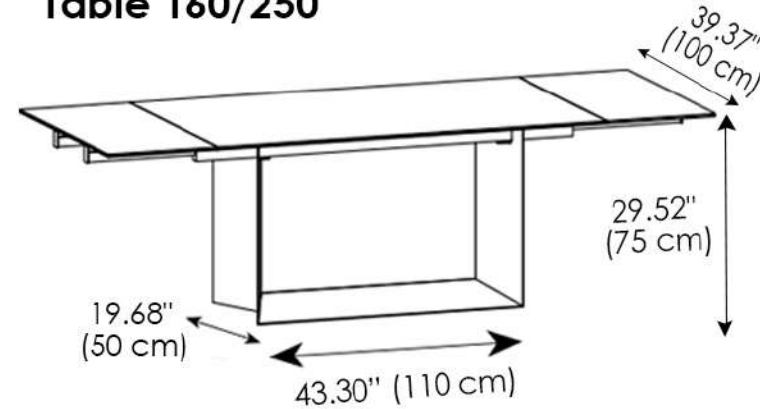

Sahara Noir
Matte/ Polished

T5E Extending Ceramic Top Dining Table 160/250

Width: 62.99" (160 cm)

Extended Width: 98.42" (250 cm)

T5E Extending Ceramic Top Dining Table 180/270

Width: 70.86" (180 cm)

Extended Width: 106.29" (270 cm)