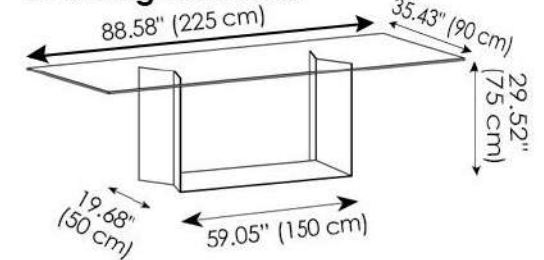

T5 Dining Table 260

MATERIALS

- Glass
- Metal
- Lacquered Metal

Glass FINISH THICKNESS

- 0.47/0.59" (12 / 15 mm)

T5 Dining Table 225

T5 Dining Table 245 Extra Wide

T5 Dining Table 280