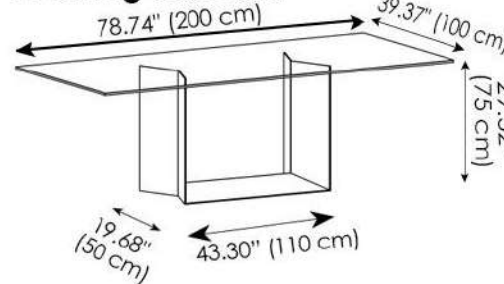

Champagne

Top Finish

Max width for Smoked Glass top is 96.45" (245 cm)

Extraclear Glass

Clear Glass

Smoked Glass

T5 Dining Table 200

T5 Dining Table 240

T5 Dining Table 260

MATERIALS

- Glass
- Metal
- Lacquered Metal

Glass FINISH THICKNESS

- 0.47/0.59" (12 / 15 mm)

T5 Dining Table 225

T5 Dining Table 245 Extra Wide

T5 Dining Table 280