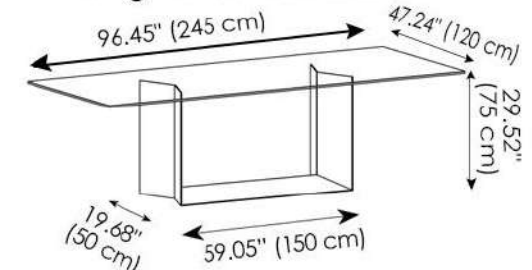

T5 Dining Table 260

MATERIALS

- Glass
- Metal
- Lacquered Metal

Glass FINISH THICKNESS

- 0.47/0.59" (12 / 15 mm)

T5 Dining Table 225

T5 Dining Table 245 Extra Wide

T5 Dining Table 280