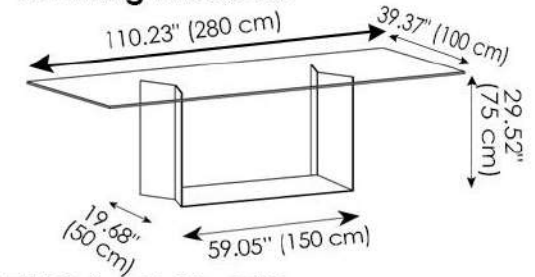

T5 Dining Table 260

MATERIALS

- Glass
- Metal
- Lacquered Metal

Glass FINISH THICKNESS

- 0.47/0.59" (12 / 15 mm)

T5 Dining Table 225

T5 Dining Table 245 Extra Wide

T5 Dining Table 280