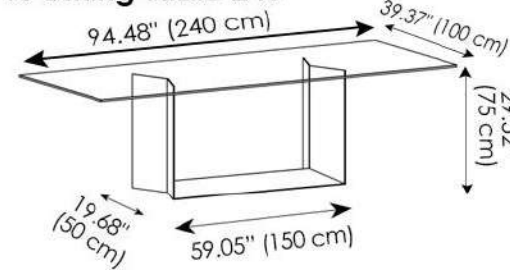

Champagne

Top Finish

Max width for Smoked Glass top is 96.45" (245 cm)

Extraclear Glass

Clear Glass

Smoked Glass

T5 Dining Table 200

T5 Dining Table 240

T5 Dining Table 260

MATERIALS

- Glass
- Metal
- Lacquered Metal

Glass FINISH THICKNESS

- 0.47/0.59" (12 / 15 mm)

T5 Dining Table 225

T5 Dining Table 245 Extra Wide

T5 Dining Table 280