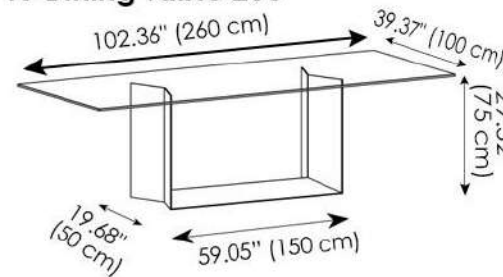

Champagne

Top Finish

Max width for Smoked Glass top is 96.45" (245 cm)

Extraclear Glass

Clear Glass

Smoked Glass

T5 Dining Table 200

T5 Dining Table 240

T5 Dining Table 260

MATERIALS

- Glass
- Metal
- Lacquered Metal

Glass FINISH THICKNESS

- 0.47/0.59" (12 / 15 mm)

T5 Dining Table 225

T5 Dining Table 245 Extra Wide

T5 Dining Table 280