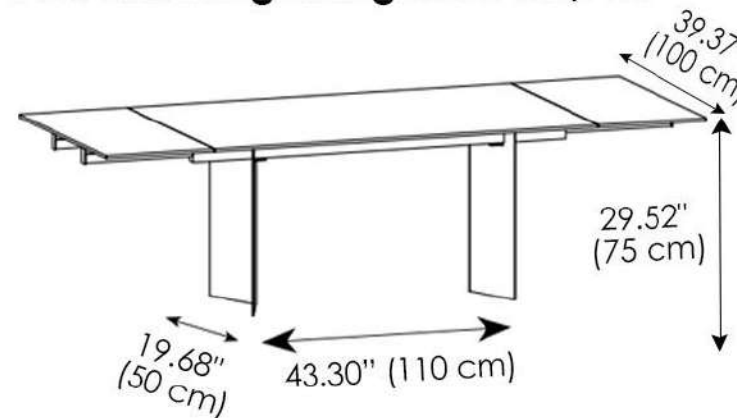

T-AB Extending Dining Table

design Giulio Mancini 2019

FINISHES

Central Base Finish

Graphite Black

Brushed Bronze

Top Finish

Dark Smoked Glass

MATERIALS

- Glass
- Metal

Glass FINISH THICKNESS

- 0.39" (10 mm)

T-AB Extending Dining Table 160/250

Width: 62.99" (160 cm)

Extended Width: 98.42" (250 cm)

T-AB Extending Dining Table 180/270

Width: 70.86" (180 cm)

Extended Width: 106.29" (270 cm)