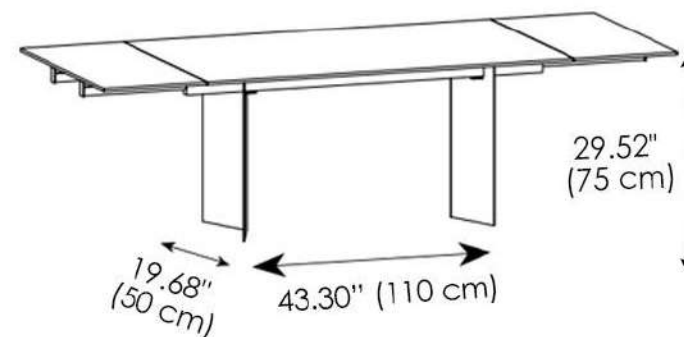

MATERIALS

- Glass
- Metal

Glass FINISH THICKNESS

- 0.39" (10 mm)

T-AB Extending Dining Table 160/250

Width: 62.99" (160 cm)

Extended Width: 98.42" (250 cm)

T-AB Extending Dining Table 180/270

Width: 70.86" (180 cm)

Extended Width: 106.29" (270 cm)